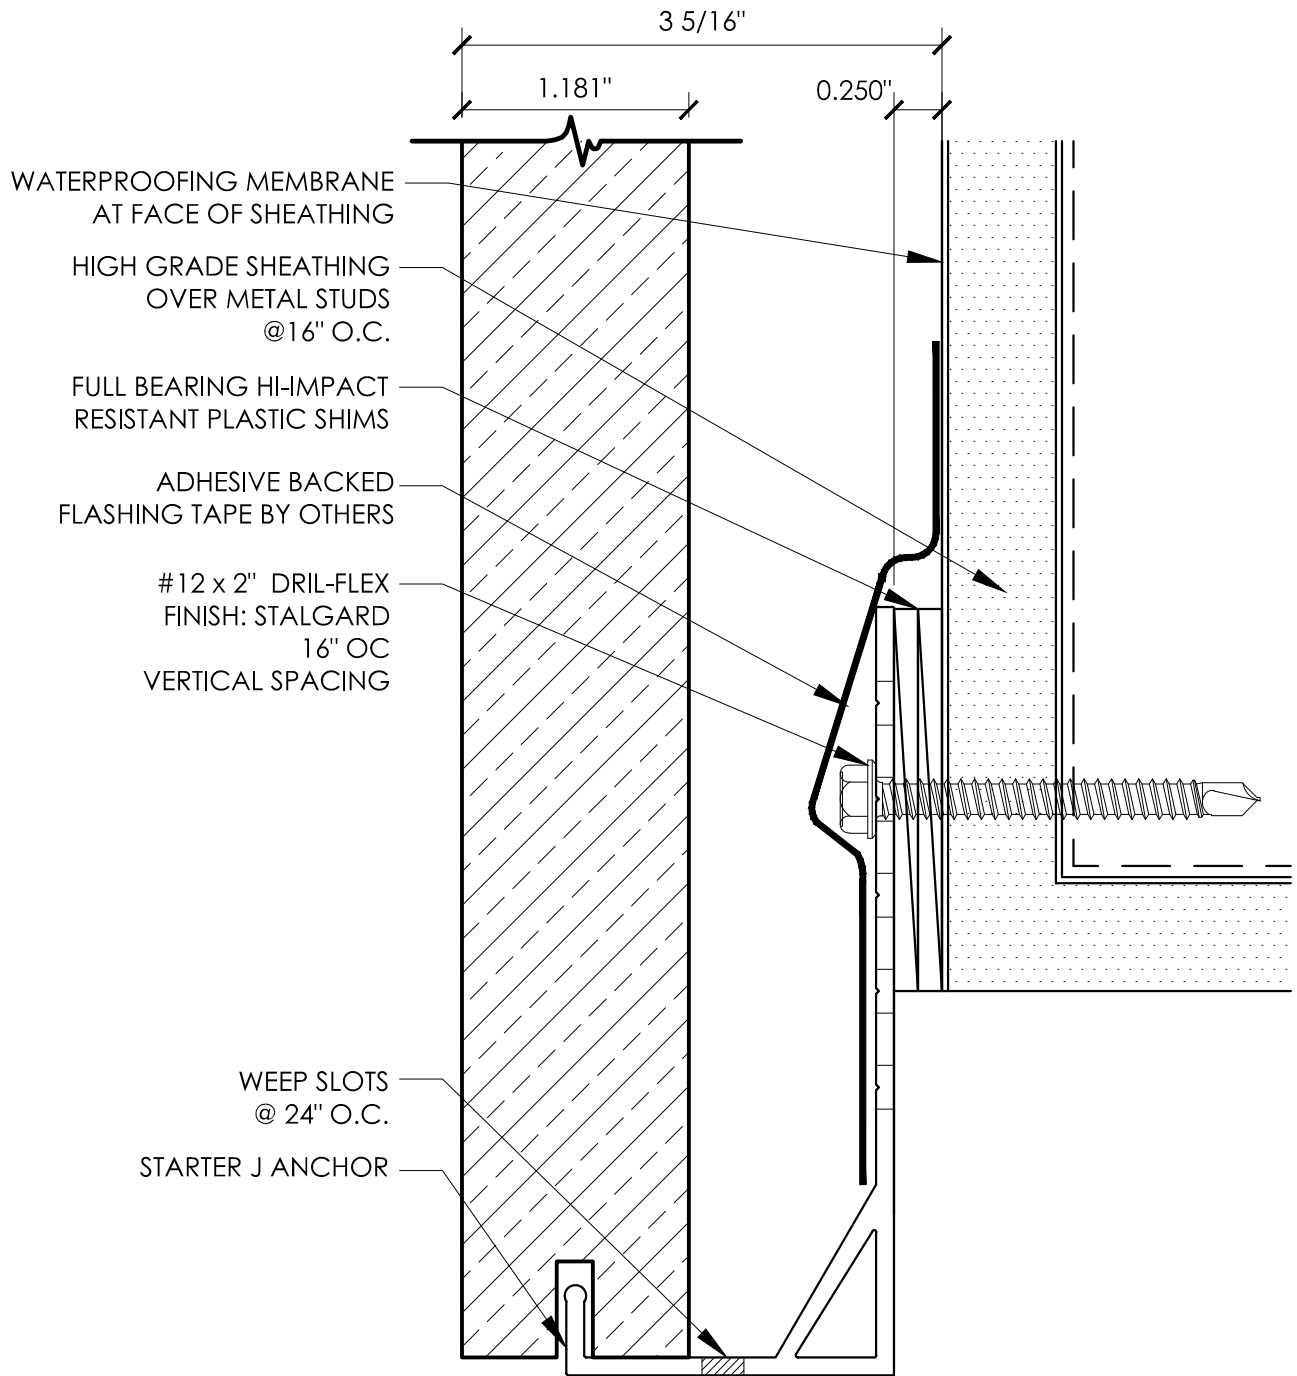

# Starter J Anchor

4" STARTER J ANCHOR

3/8" JOINT - STEEL FRAMING

SCALE: 1:1

Precision Wall Systems, Inc.  
 1821 Levee Street  
 Dallas, TX 75207  
 Phone 214.774.4502  
 Fax 214.432.5963  
[www.gridworxwalls.com](http://www.gridworxwalls.com)