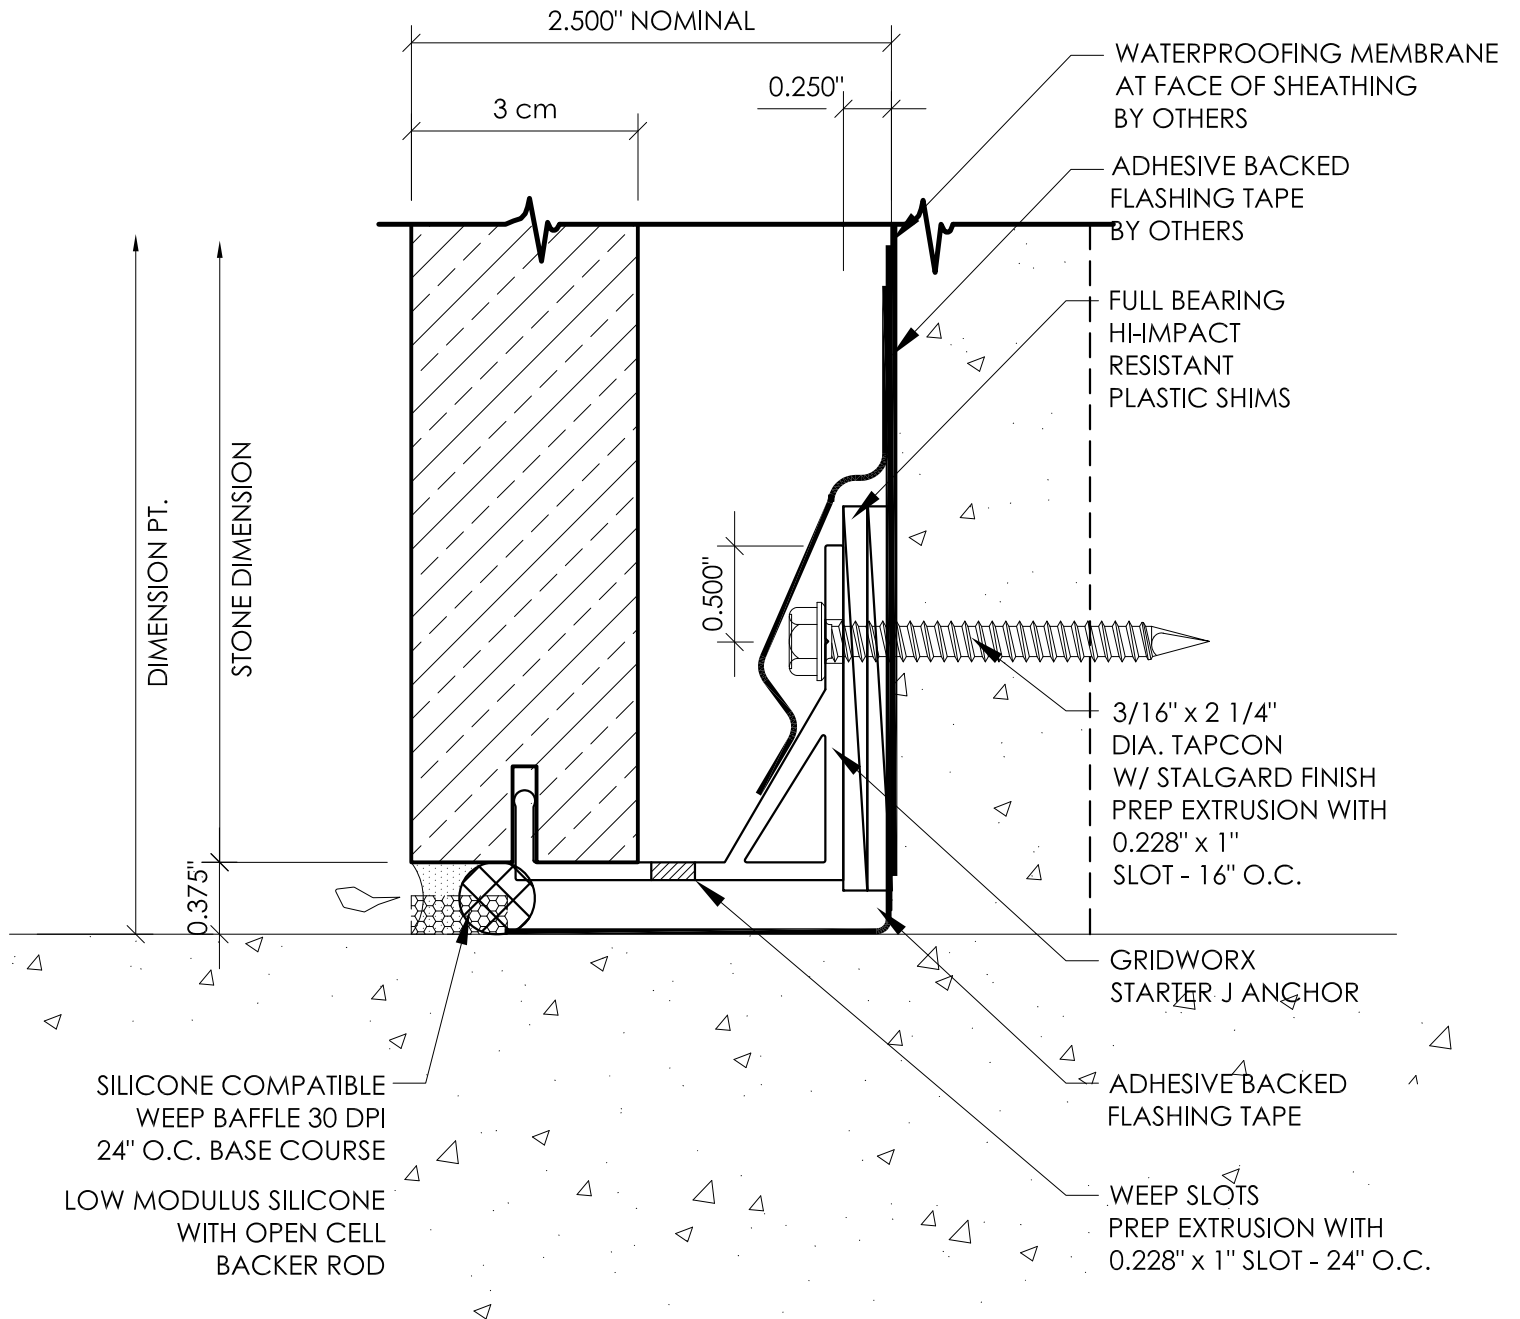

Starter J Anchor

STARTER J ANCHOR

3/8" JOINTS - CONCRETE

SCALE: FULL

Precision Wall Systems, Inc.
 1821 Levee Street
 Dallas, TX 75207
 Phone 214.774.4502
 Fax 214.432.5963
www.gridworxwalls.com