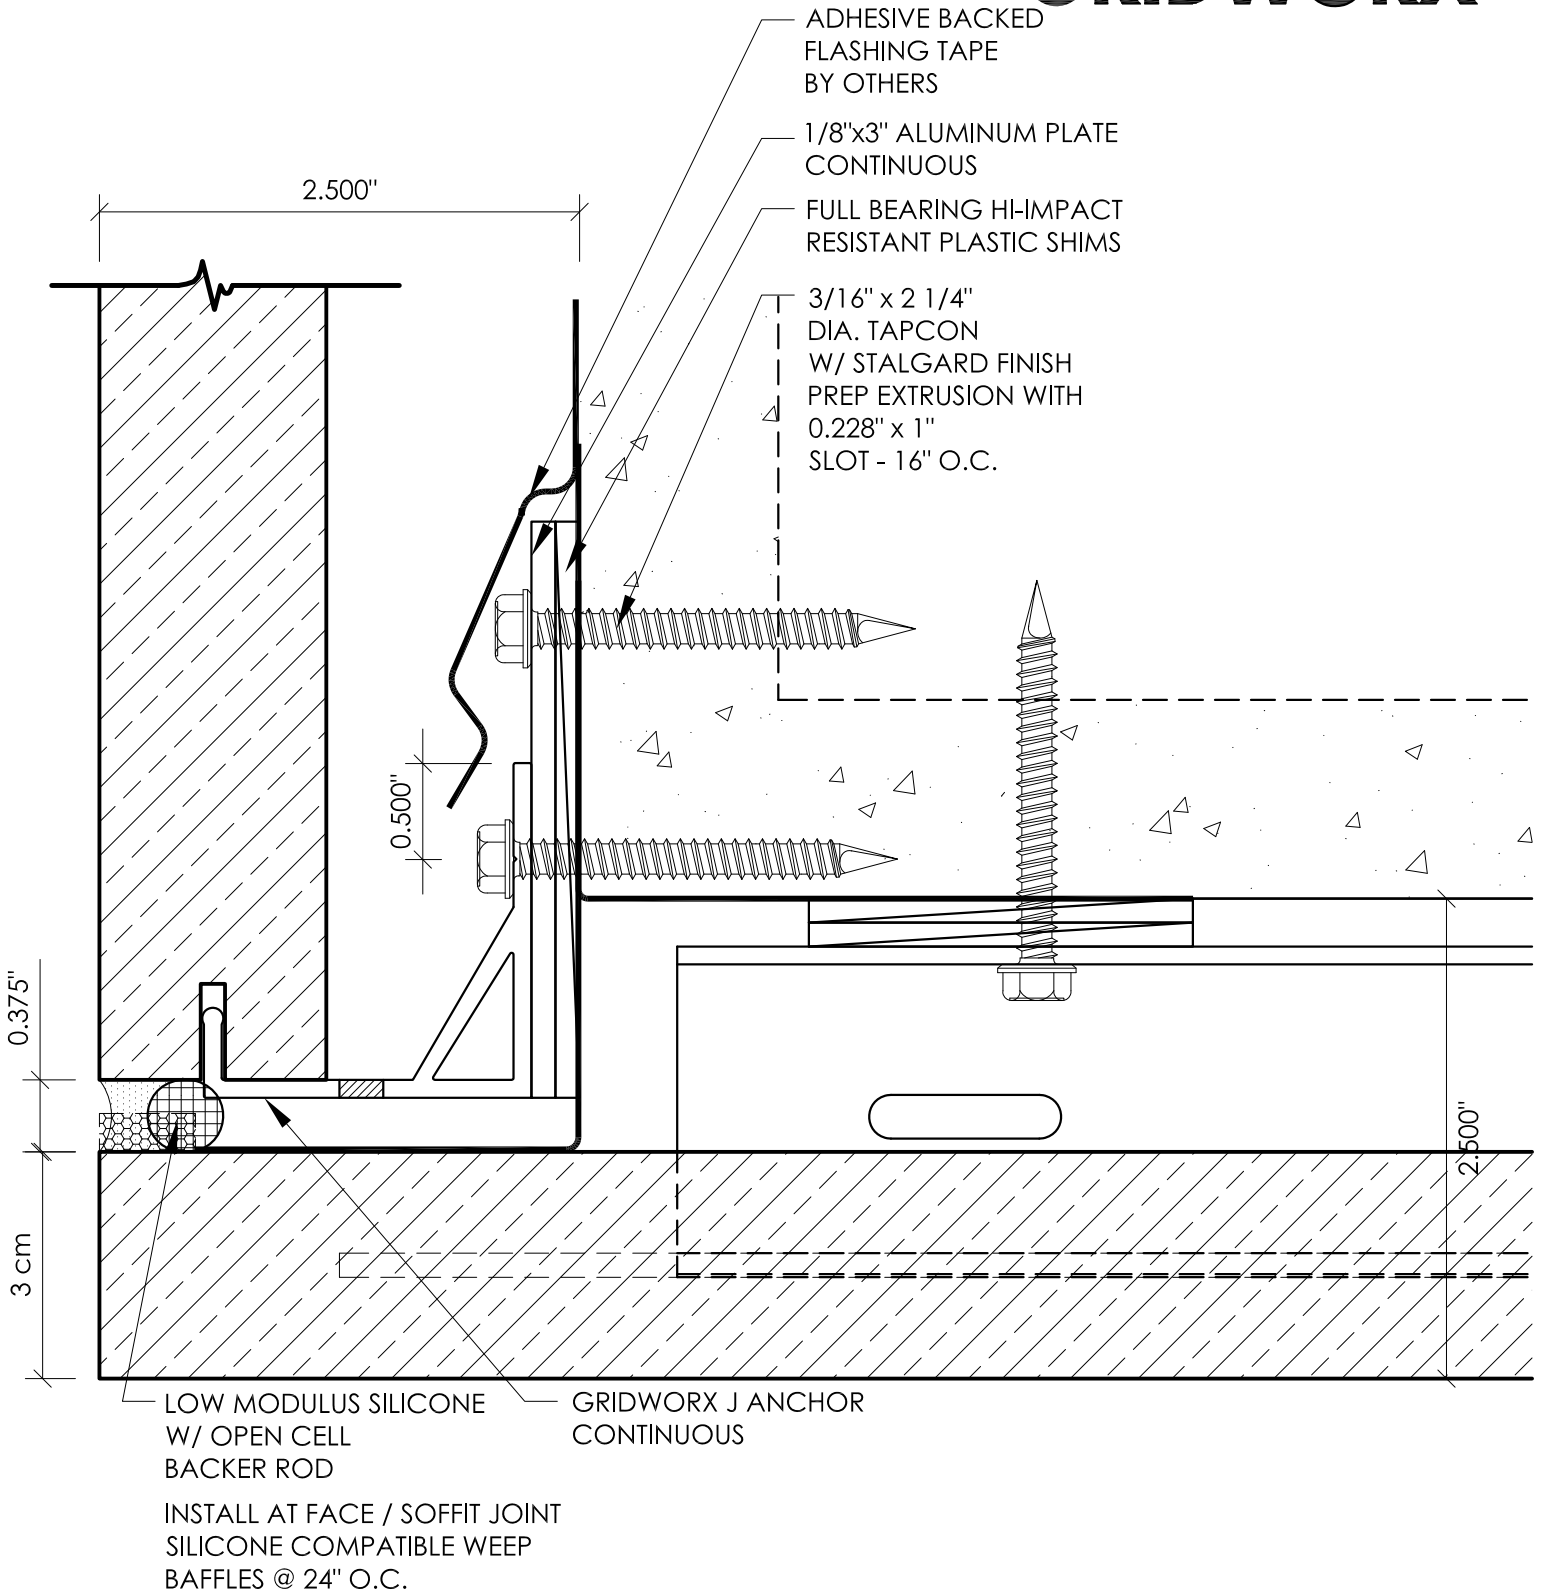

Face Soffit

FACE SOFFIT

3/8" JOINT - STEEL FRAMING SCALE:FULL

Precision Wall Systems, Inc.
1821 Levee Street
Dallas, TX 75207
Phone 214.774.4502
Fax 214.432.5963
www.gridworxwalls.com