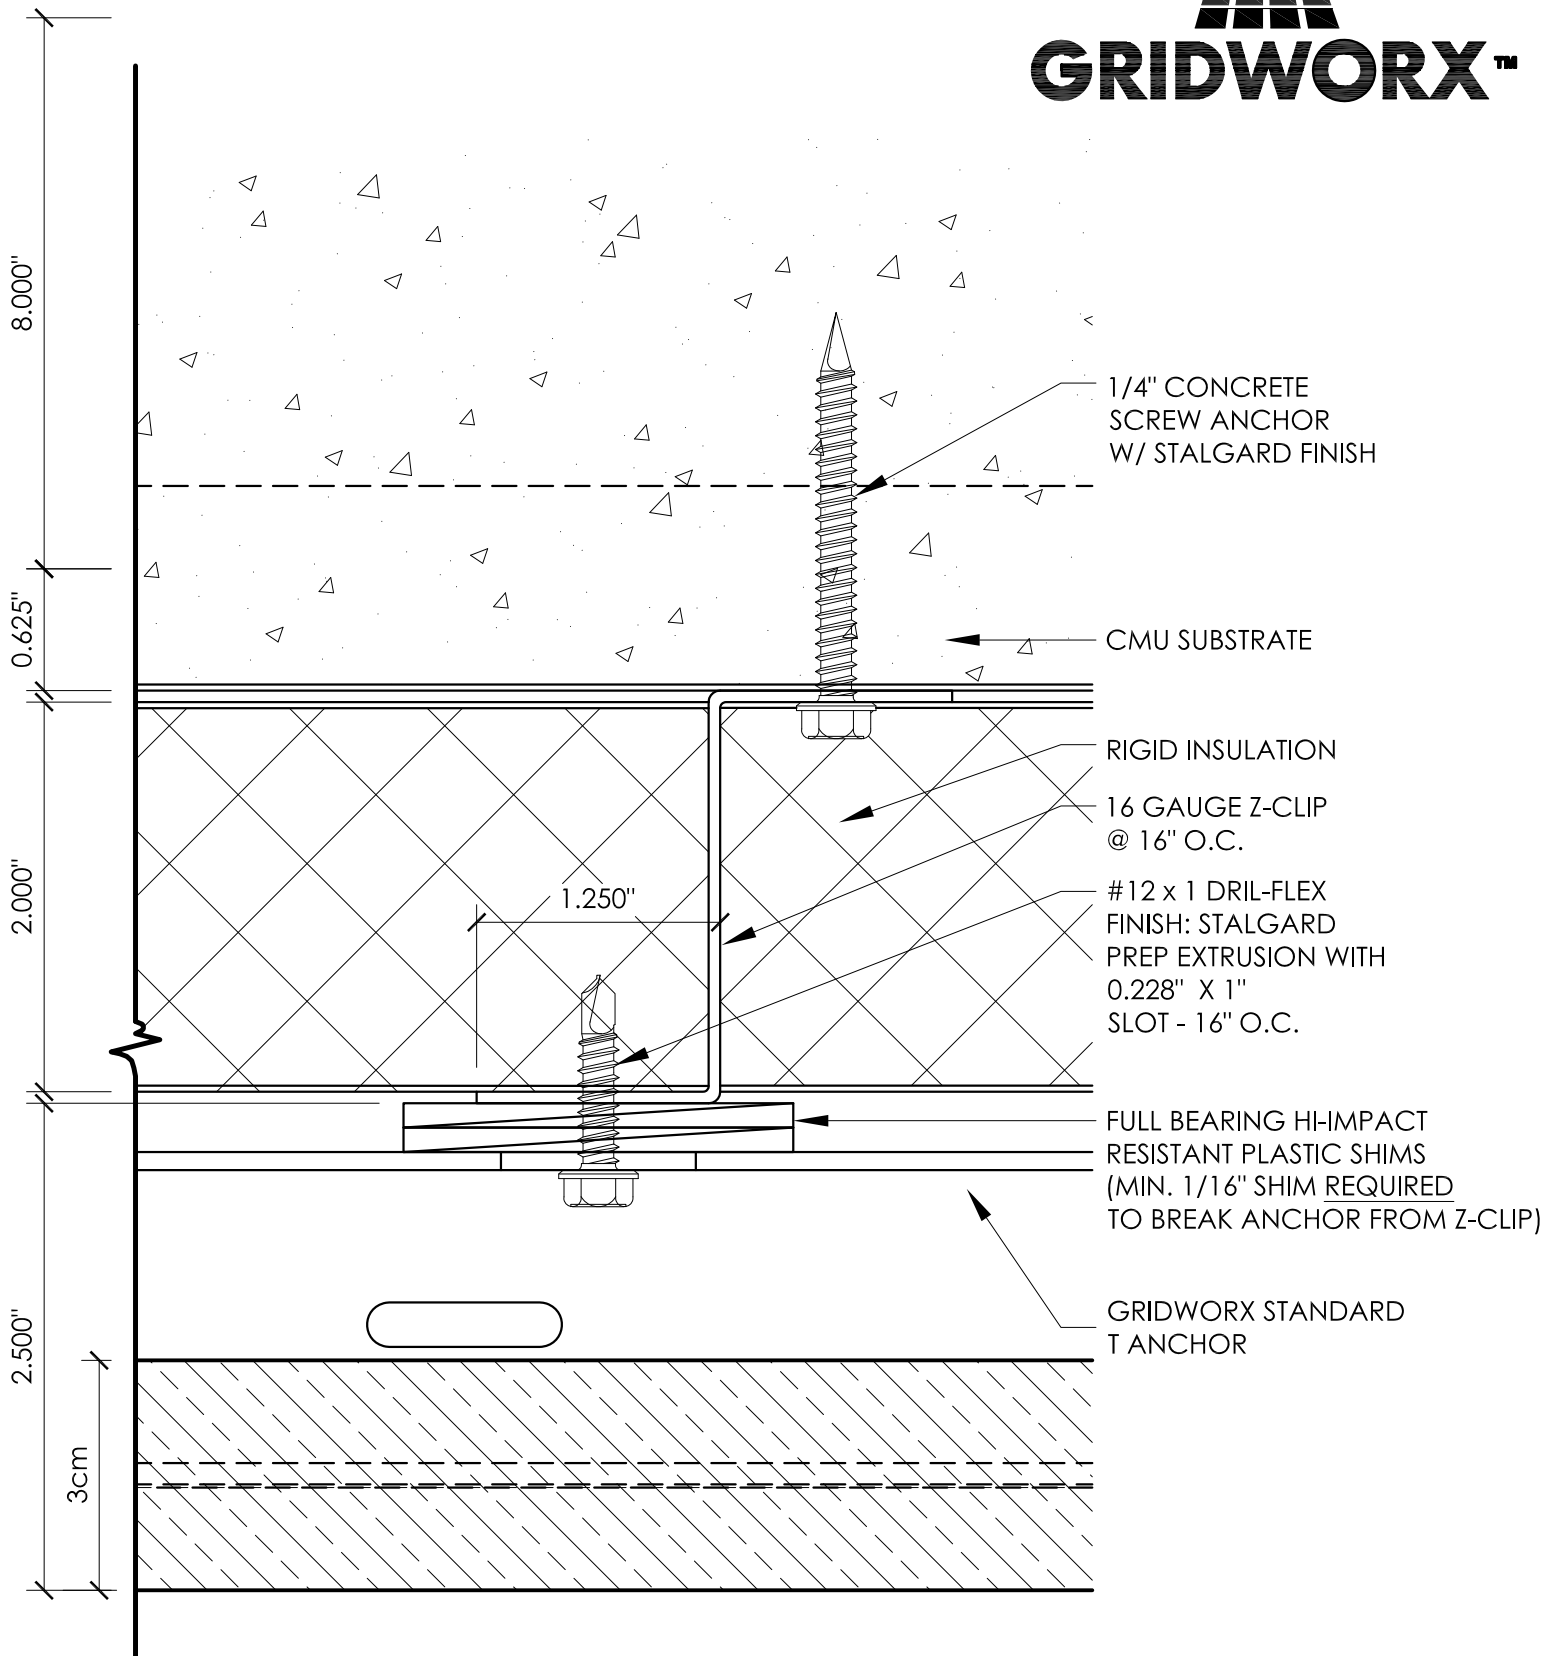

2" Offset Z-Clip (Plan)

Z CHANNEL PLAN

3/8" JOINT - CMU SUBSTRATE W/ Z CHANNEL SCALE: FULL

Precision Wall Systems, Inc.
 1821 Levee Street
 Dallas, TX 75207
 Phone 214.774.4502
 Fax 214.432.5963
www.gridworxwalls.com