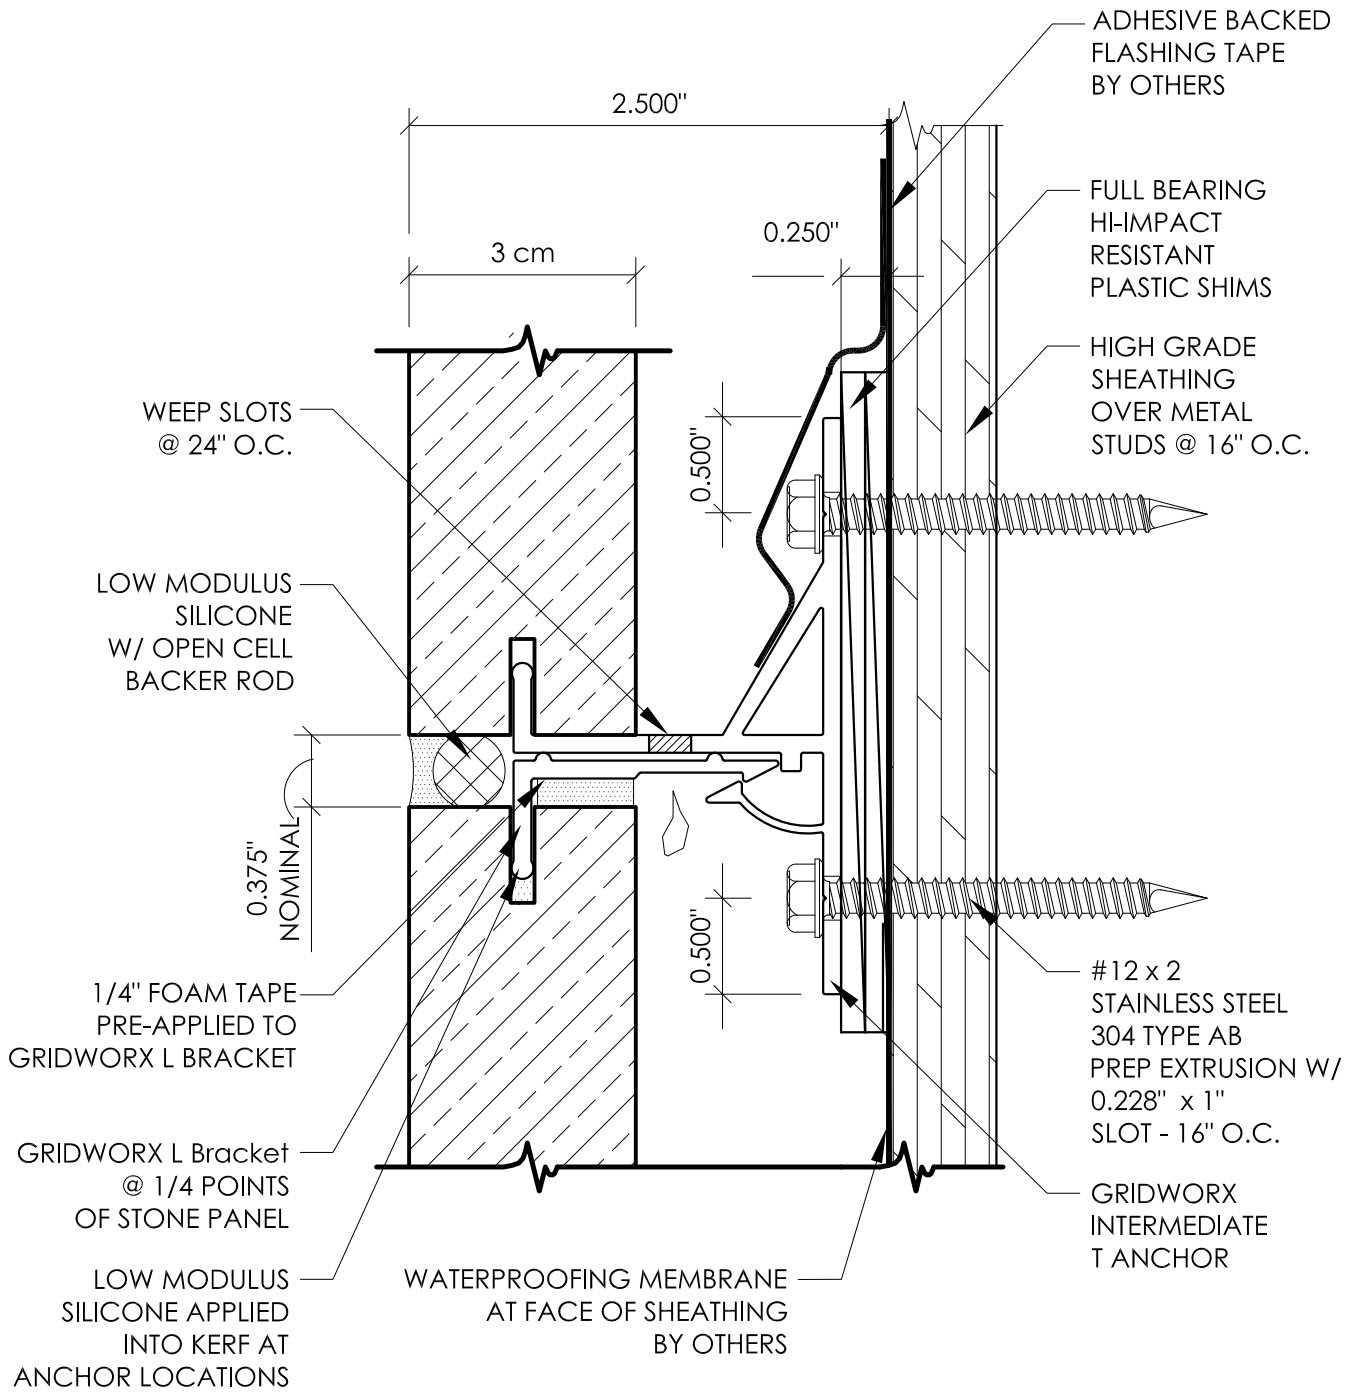

Intermediate T Anchor

INTERMEDIATE T ANCHOR

3/8" JOINTS - WOOD BLOCKING SCALE: FULL

Precision Wall Systems, Inc.
 1821 Levee Street
 Dallas, TX 75207
 Phone 214.774.4502
 Fax 214.432.5963
www.gridworxwalls.com