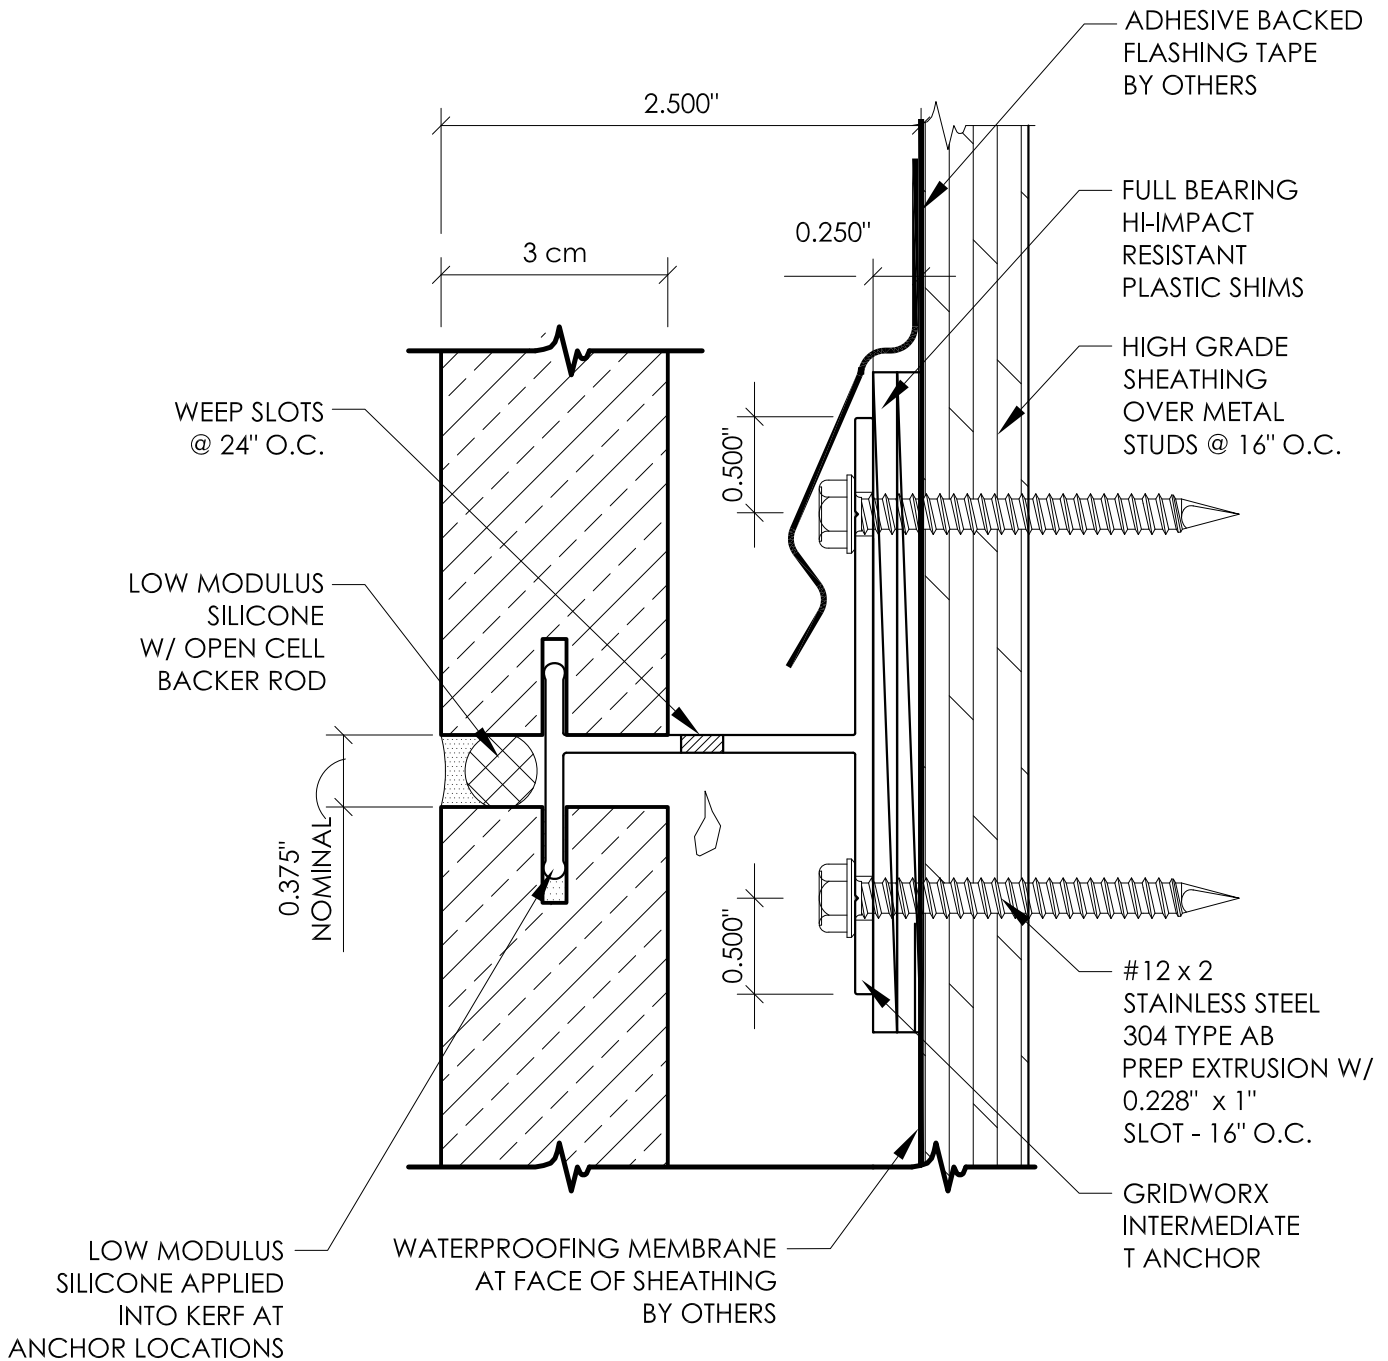

# Standard T Anchor

## STANDARD T ANCHOR

3/8" JOINTS - WOOD BLOCKING SCALE: FULL

Precision Wall Systems, Inc.  
 1821 Levee Street  
 Dallas, TX 75207  
 Phone 214.774.4502  
 Fax 214.432.5963  
[www.gridworxwalls.com](http://www.gridworxwalls.com)