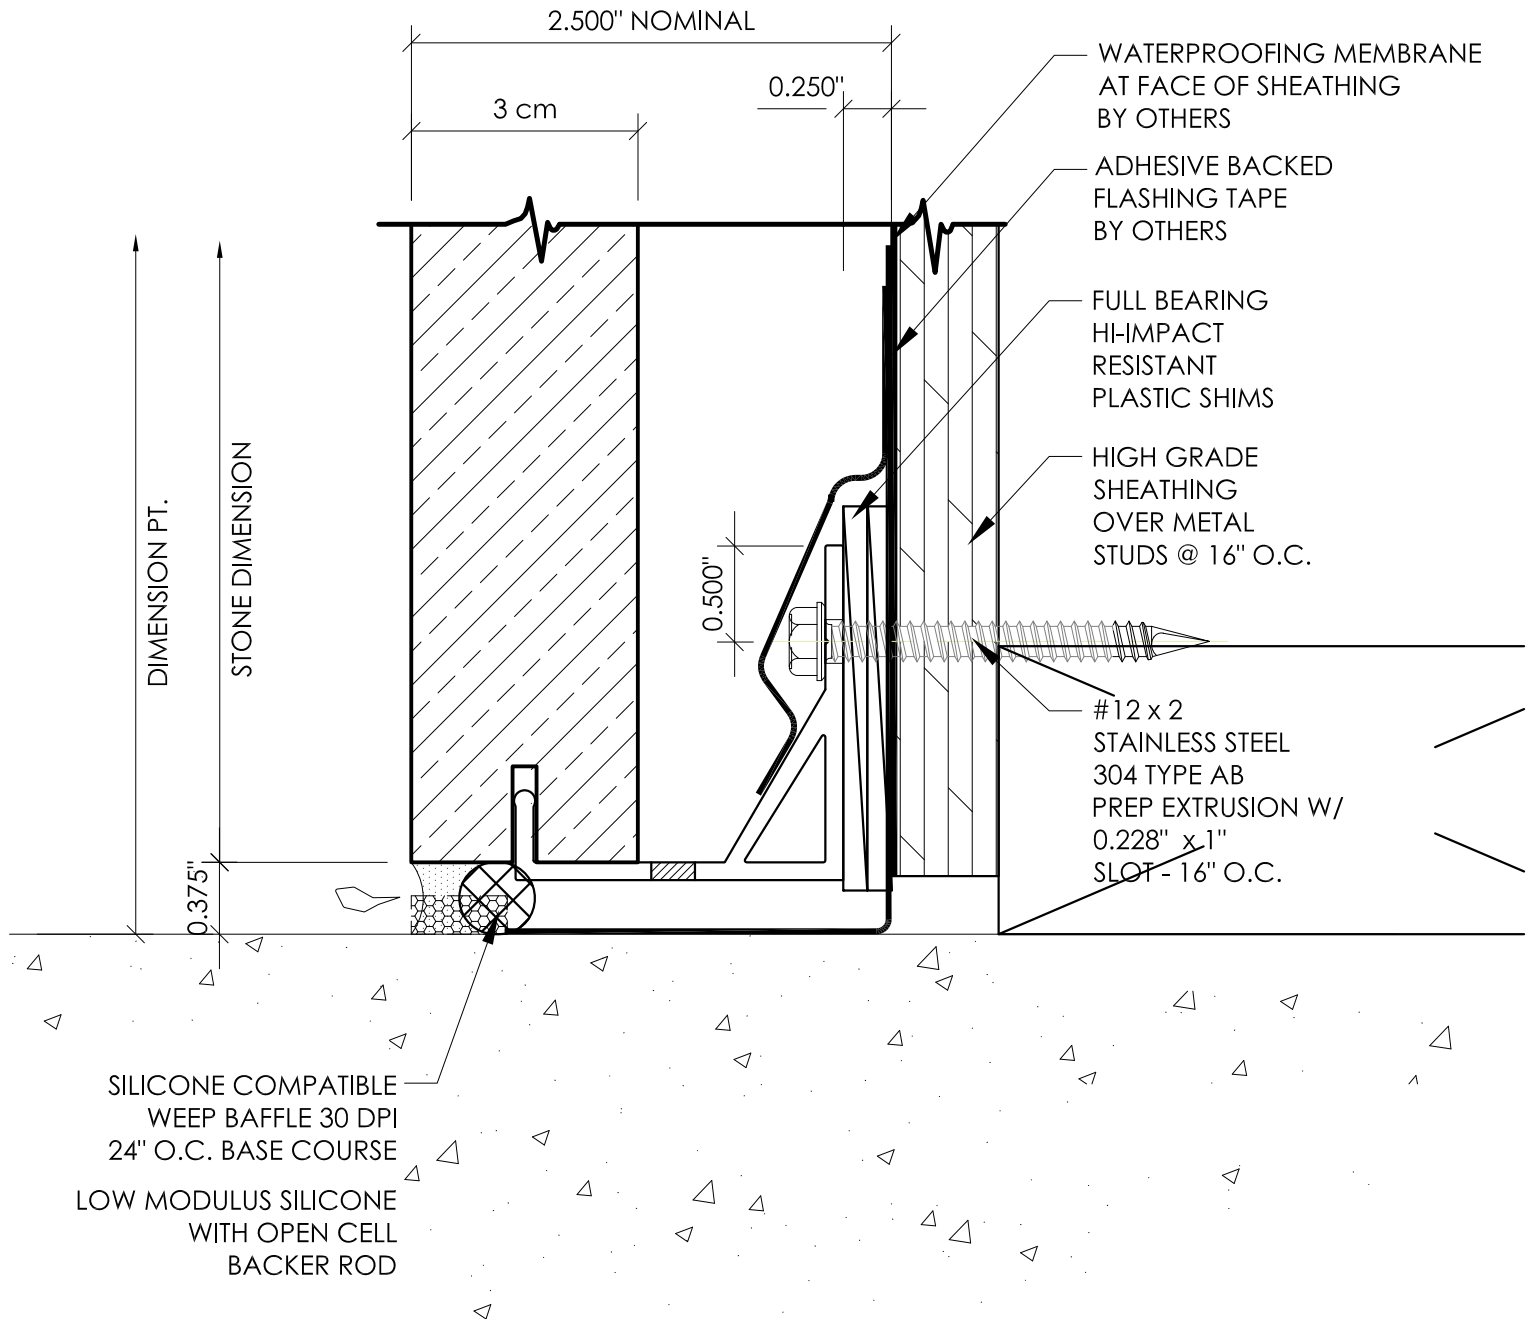

Starter J Anchor

STARTER J ANCHOR

3/8" JOINTS - WOOD BLOCKING SCALE: FULL

Precision Wall Systems, Inc.
 1821 Levee Street
 Dallas, TX 75207
 Phone 214.774.4502
 Fax 214.432.5963
www.gridworxwalls.com