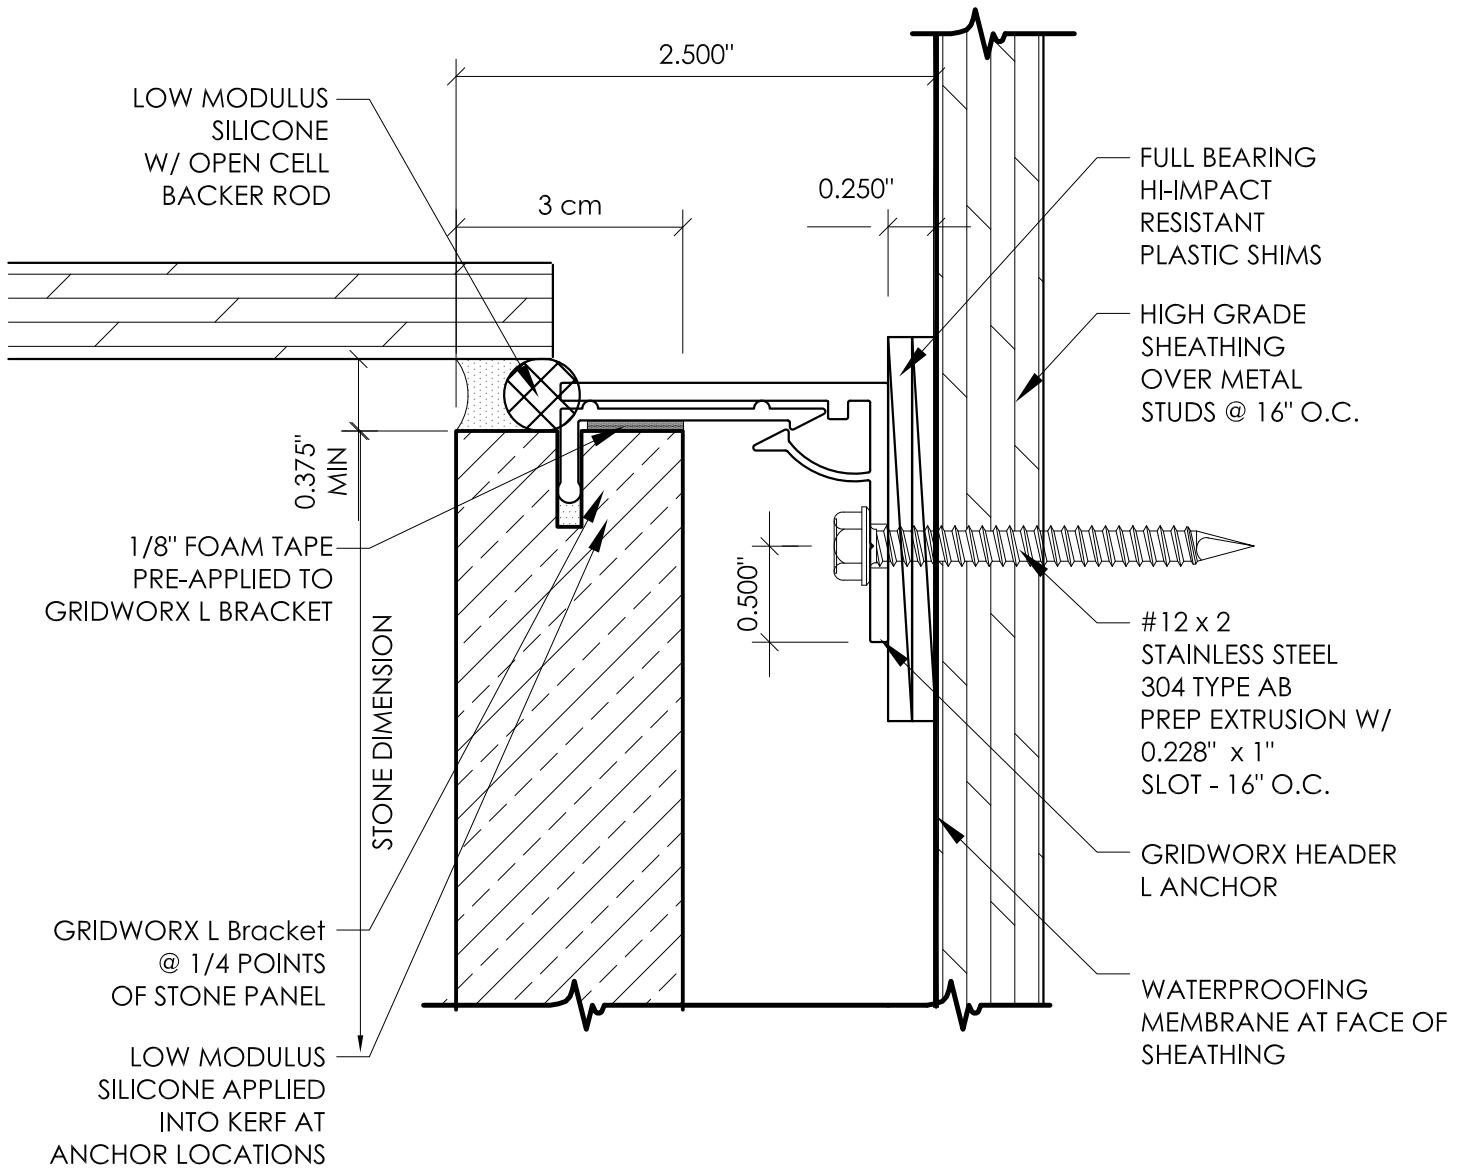

Top J Anchor

TOP J ANCHOR

3/8" JOINTS - WOOD BLOCKING SCALE: FULL

Precision Wall Systems, Inc.
 1821 Levee Street
 Dallas, TX 75207
 Phone 214.774.4502
 Fax 214.432.5963
www.gridworxwalls.com