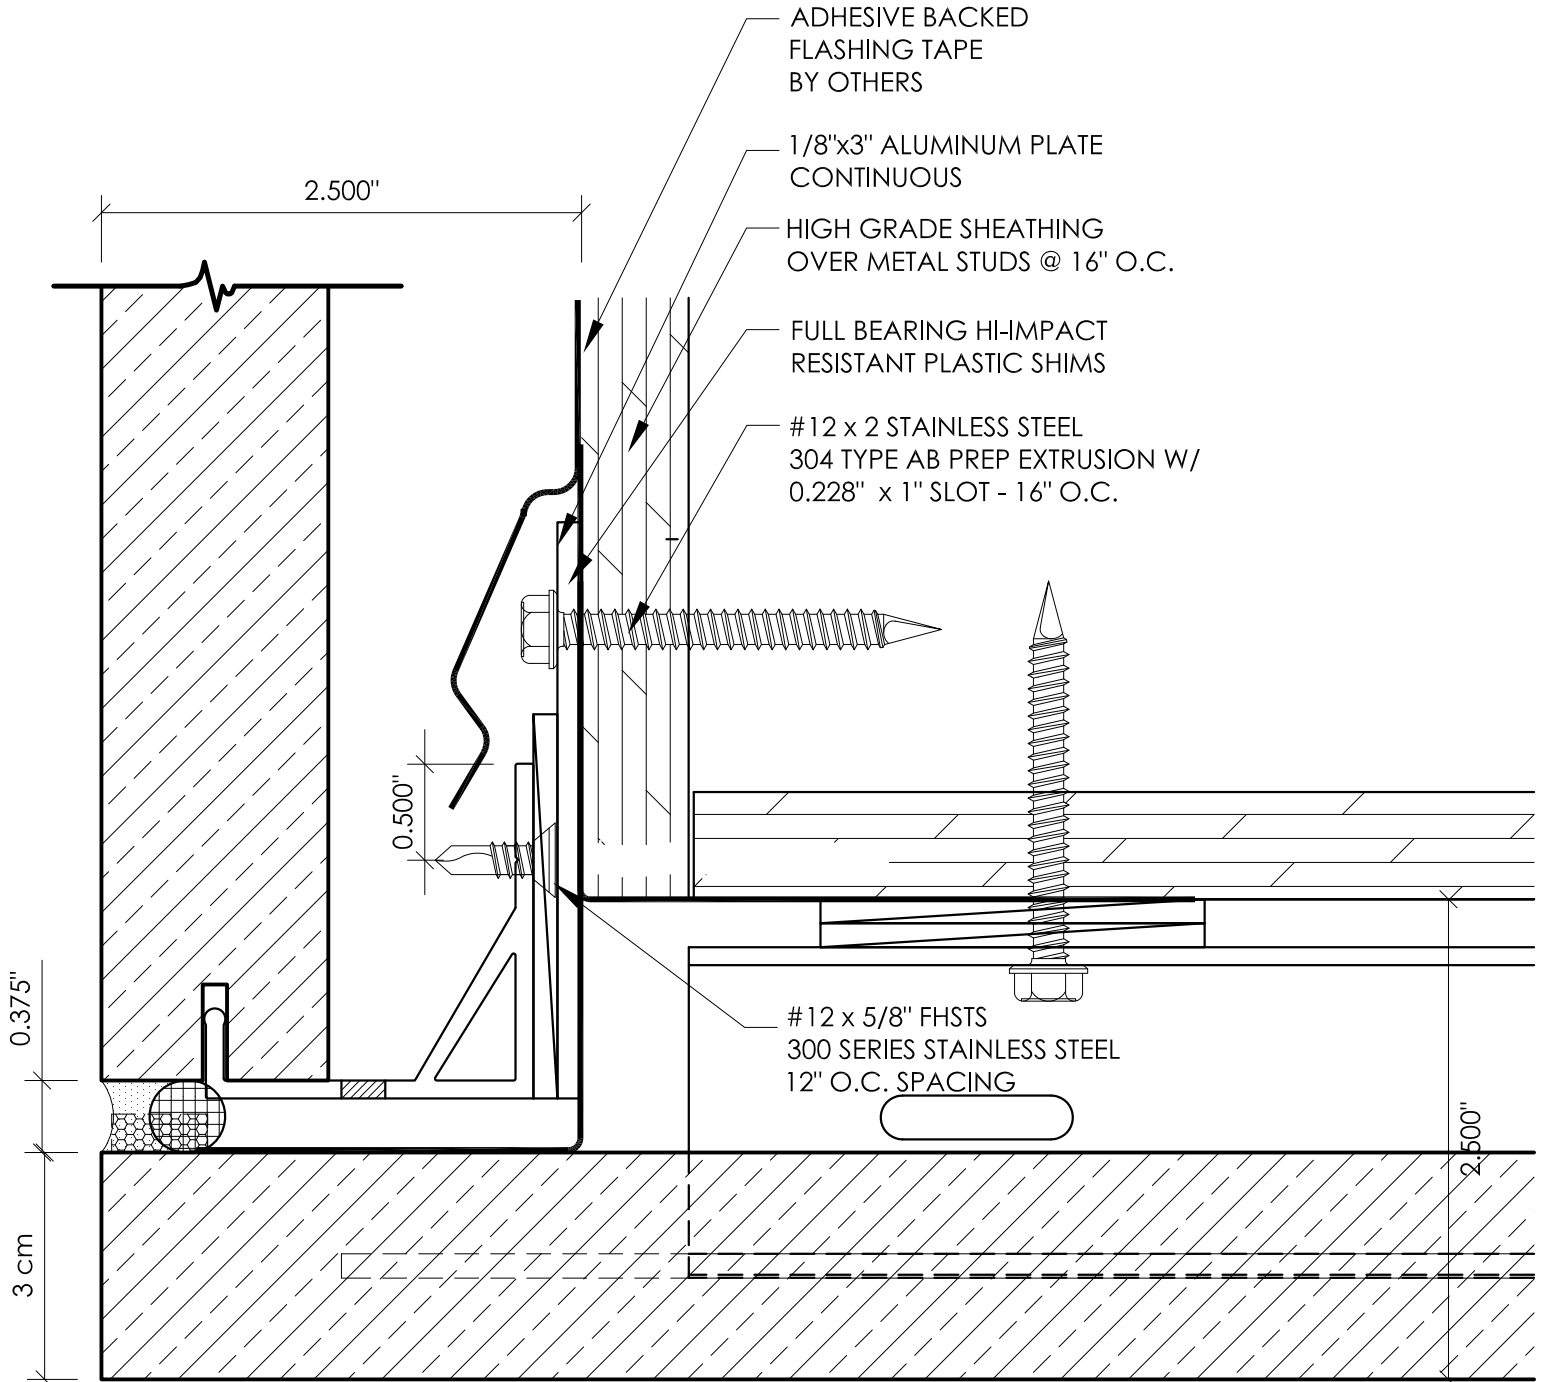

Face Soffit

FACE SOFFIT

3/8" JOINT - WOOD BLOCKING SCALE:FULL

Precision Wall Systems, Inc.
 1821 Levee Street
 Dallas, TX 75207
 Phone 214.774.4502
 Fax 214.432.5963
www.gridworxwalls.com