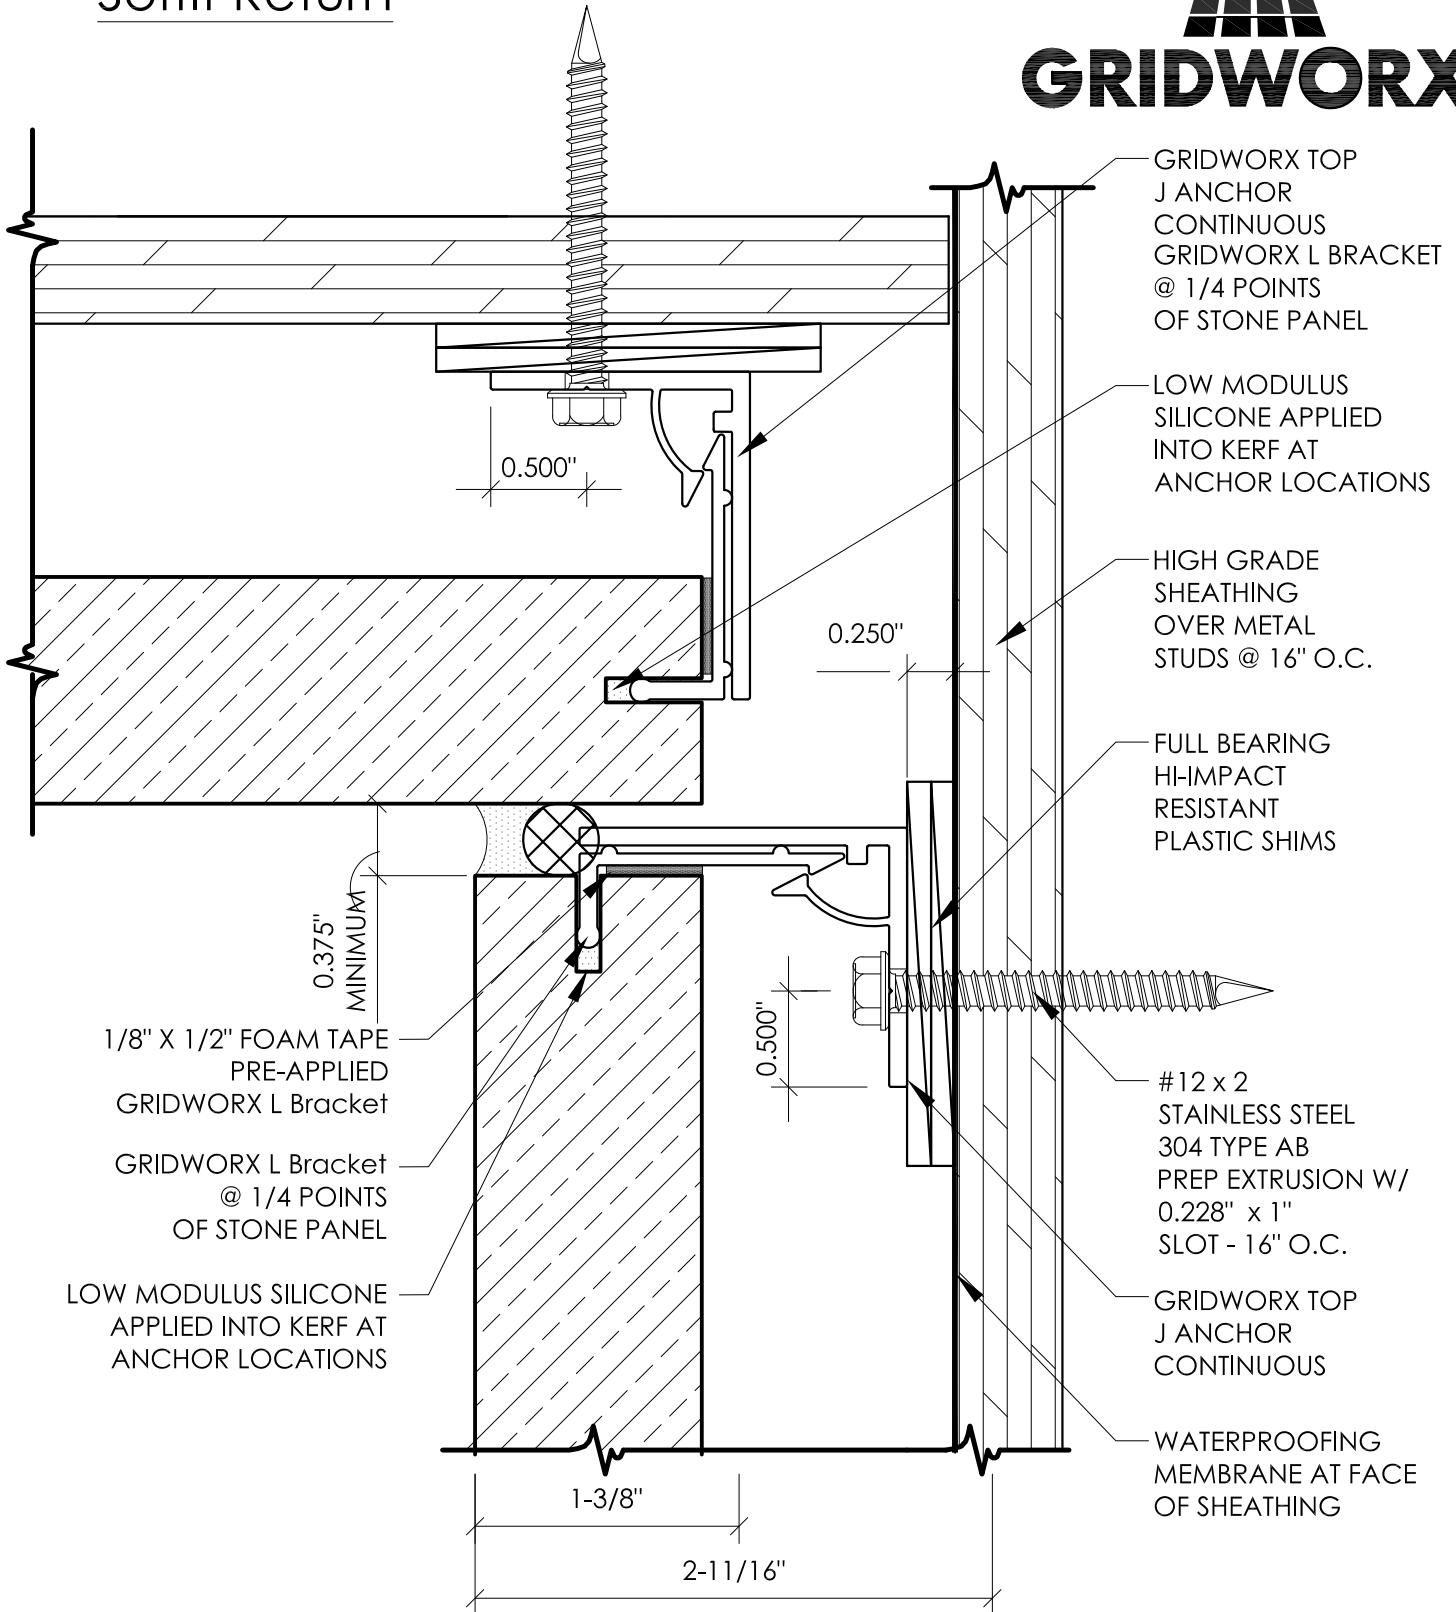

## SOFFIT RETURN TOP J ANCHOR

3/8" JOINTS - WOOD BLOCKING SCALE: FULL

Precision Wall Systems, Inc.  
 1821 Levee Street  
 Dallas, TX 75207  
 Phone 214.774.4502  
 Fax 214.432.5963  
[www.gridworxwalls.com](http://www.gridworxwalls.com)