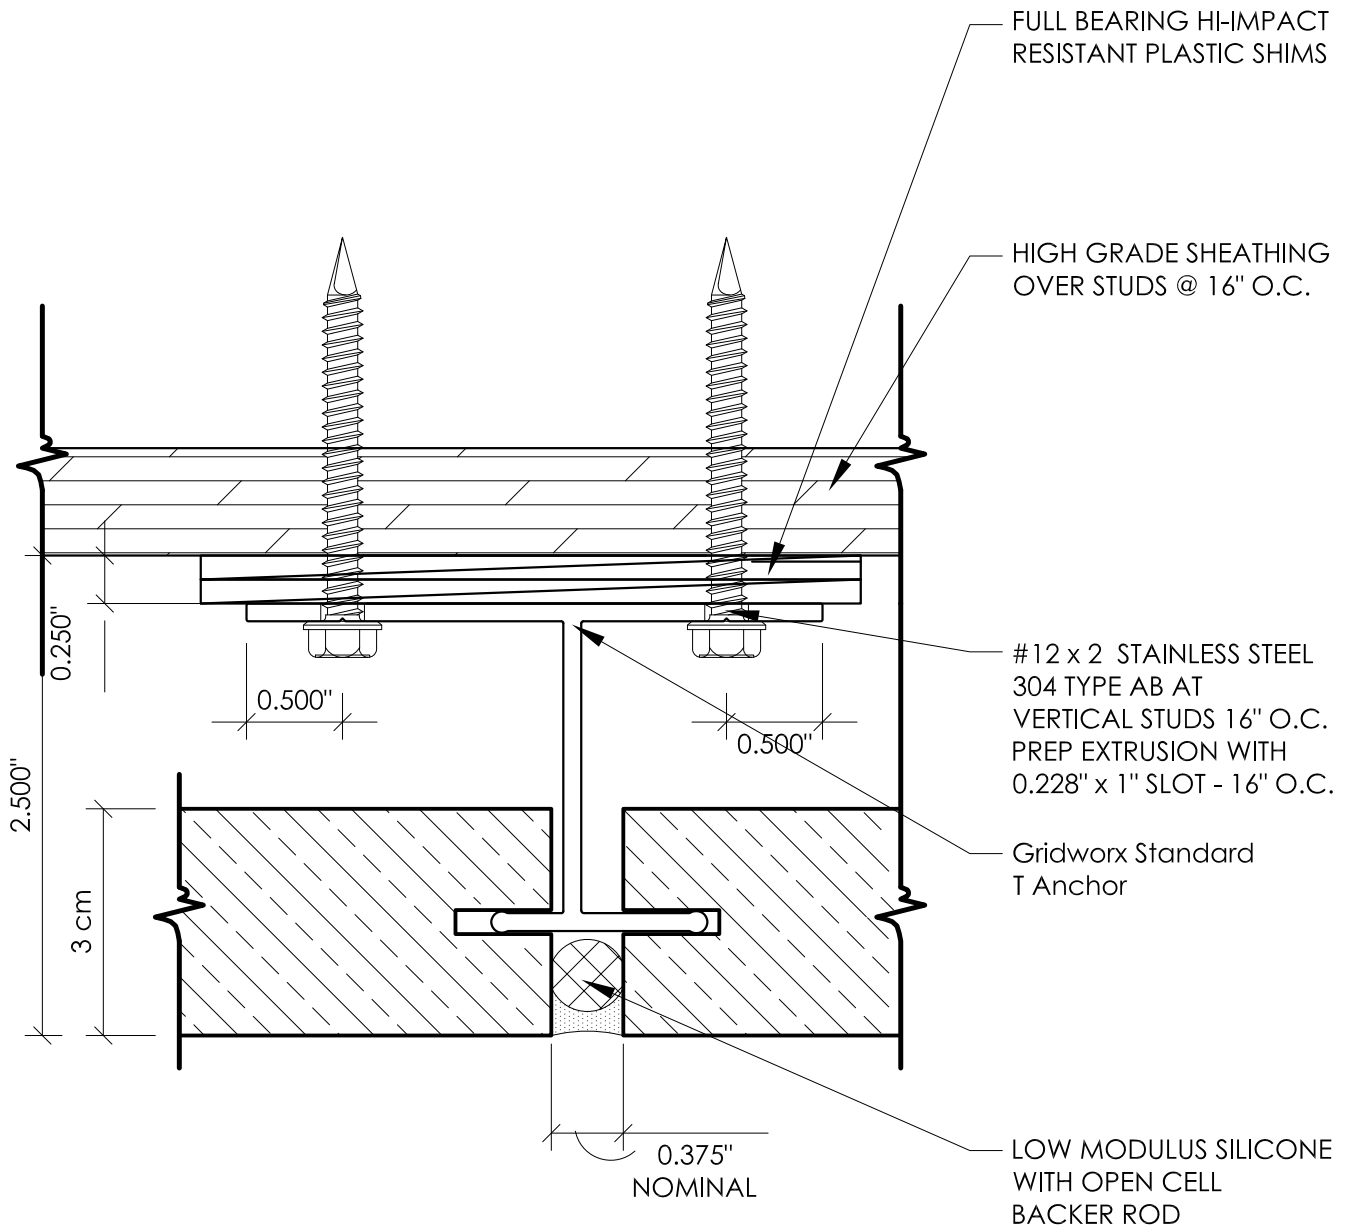

Soffit Return (Standard T)

SOFFIT RETURN (STANDARD T)

3/8" JOINTS - WOOD BLOCKING SCALE: FULL

Precision Wall Systems, Inc.
 1821 Levee Street
 Dallas, TX 75207
 Phone 214.774.4502
 Fax 214.432.5963
www.gridworxwalls.com