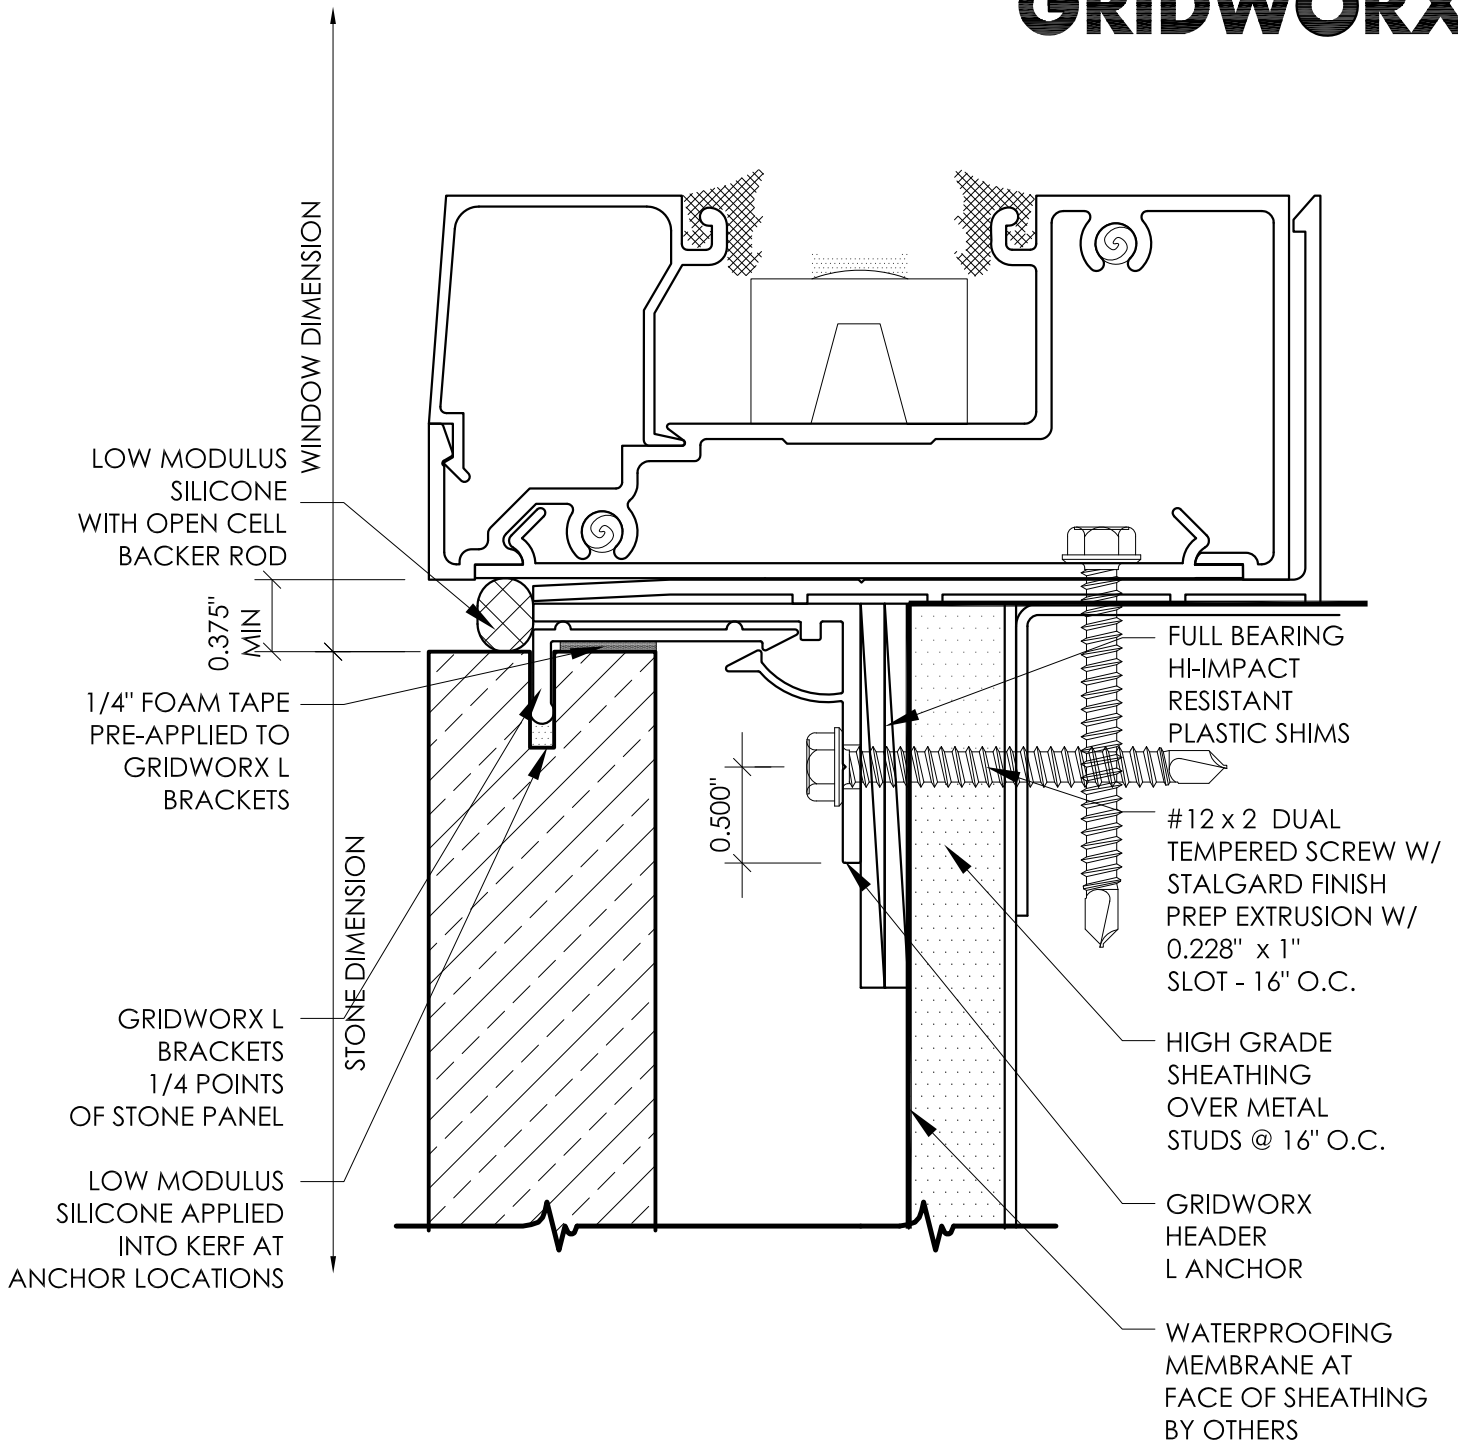

Window Sill

WINDOW SILL

3/8" JOINTS - STEEL FRAMING SCALE:FULL

Precision Wall Systems, Inc.
 1821 Levee Street
 Dallas, TX 75207
 Phone 214.774.4502
 Fax 214.432.5963
www.gridworxwalls.com