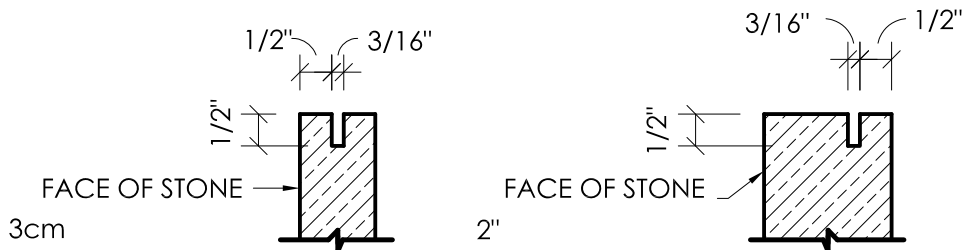

QUIRK MITERED QUOIN

CORNER DETAIL

3/8" JOINT

SCALE:NTS

Precision Wall Systems, Inc.
 1821 Levee Street
 Dallas, TX 75207
 Phone 214.774.4502
 Fax 214.432.5963
www.gridworxwalls.com