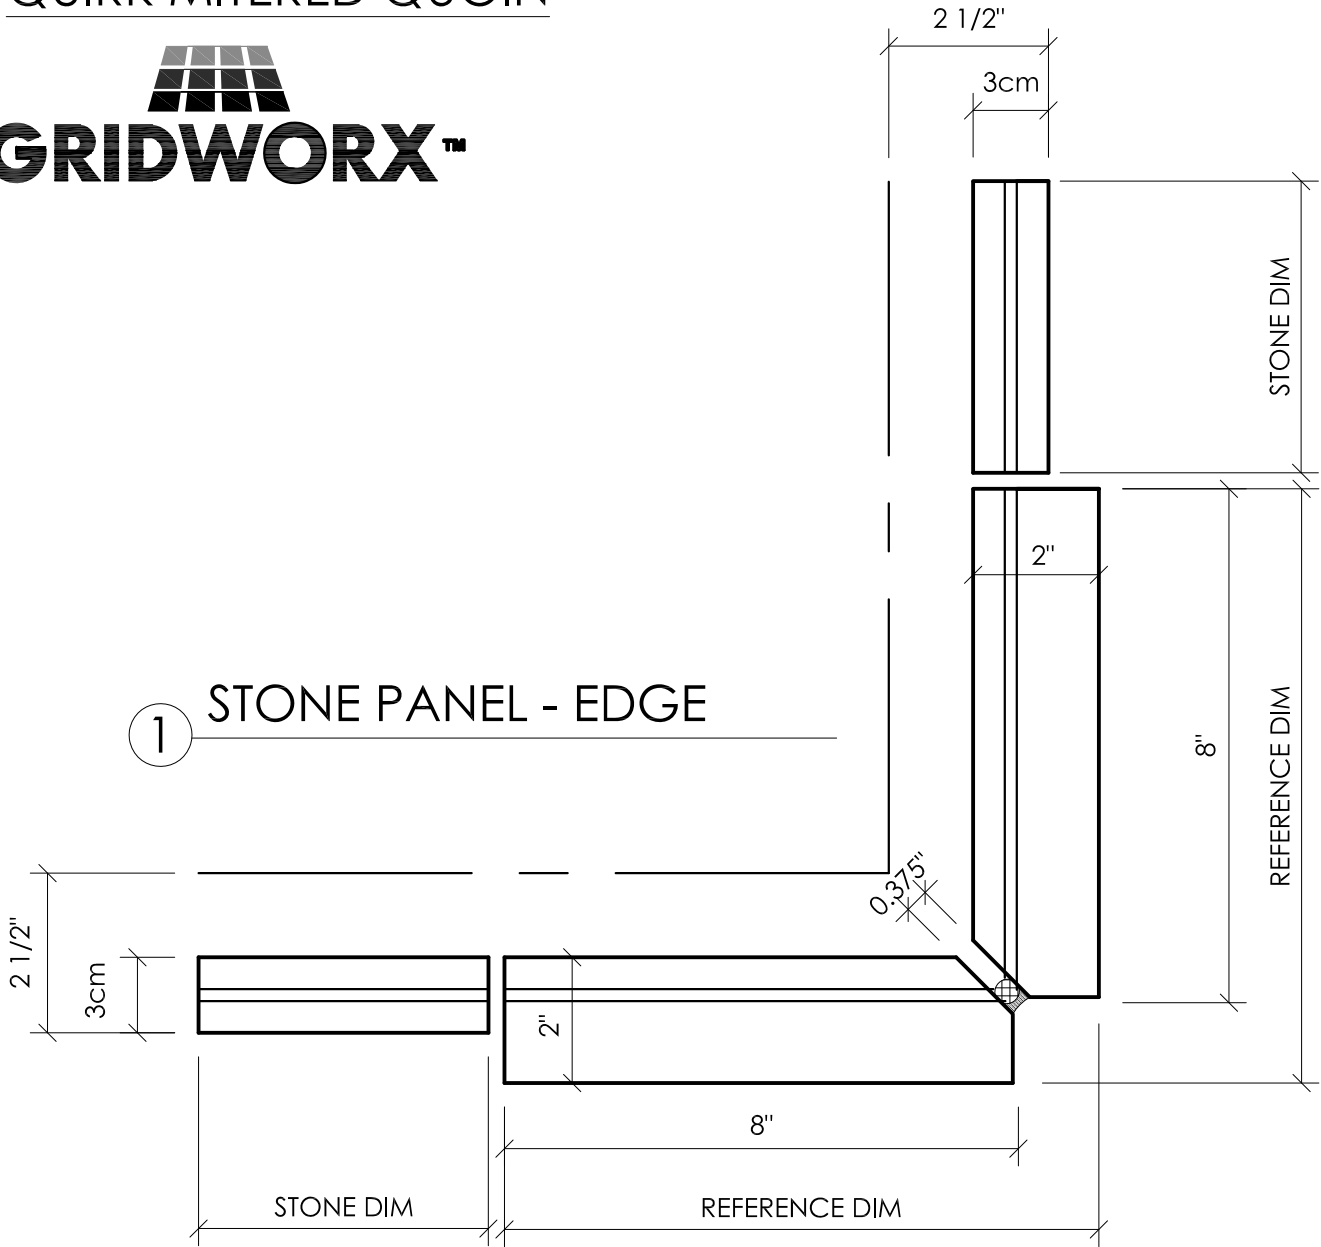

QUIRK MITERED QUOIN

CORNER DETAIL

3/8" JOINT

SCALE:NTS

Precision Wall Systems, Inc.
 1821 Levee Street
 Dallas, TX 75207
 Phone 214.774.4502
 Fax 214.432.5963
www.gridworxwalls.com