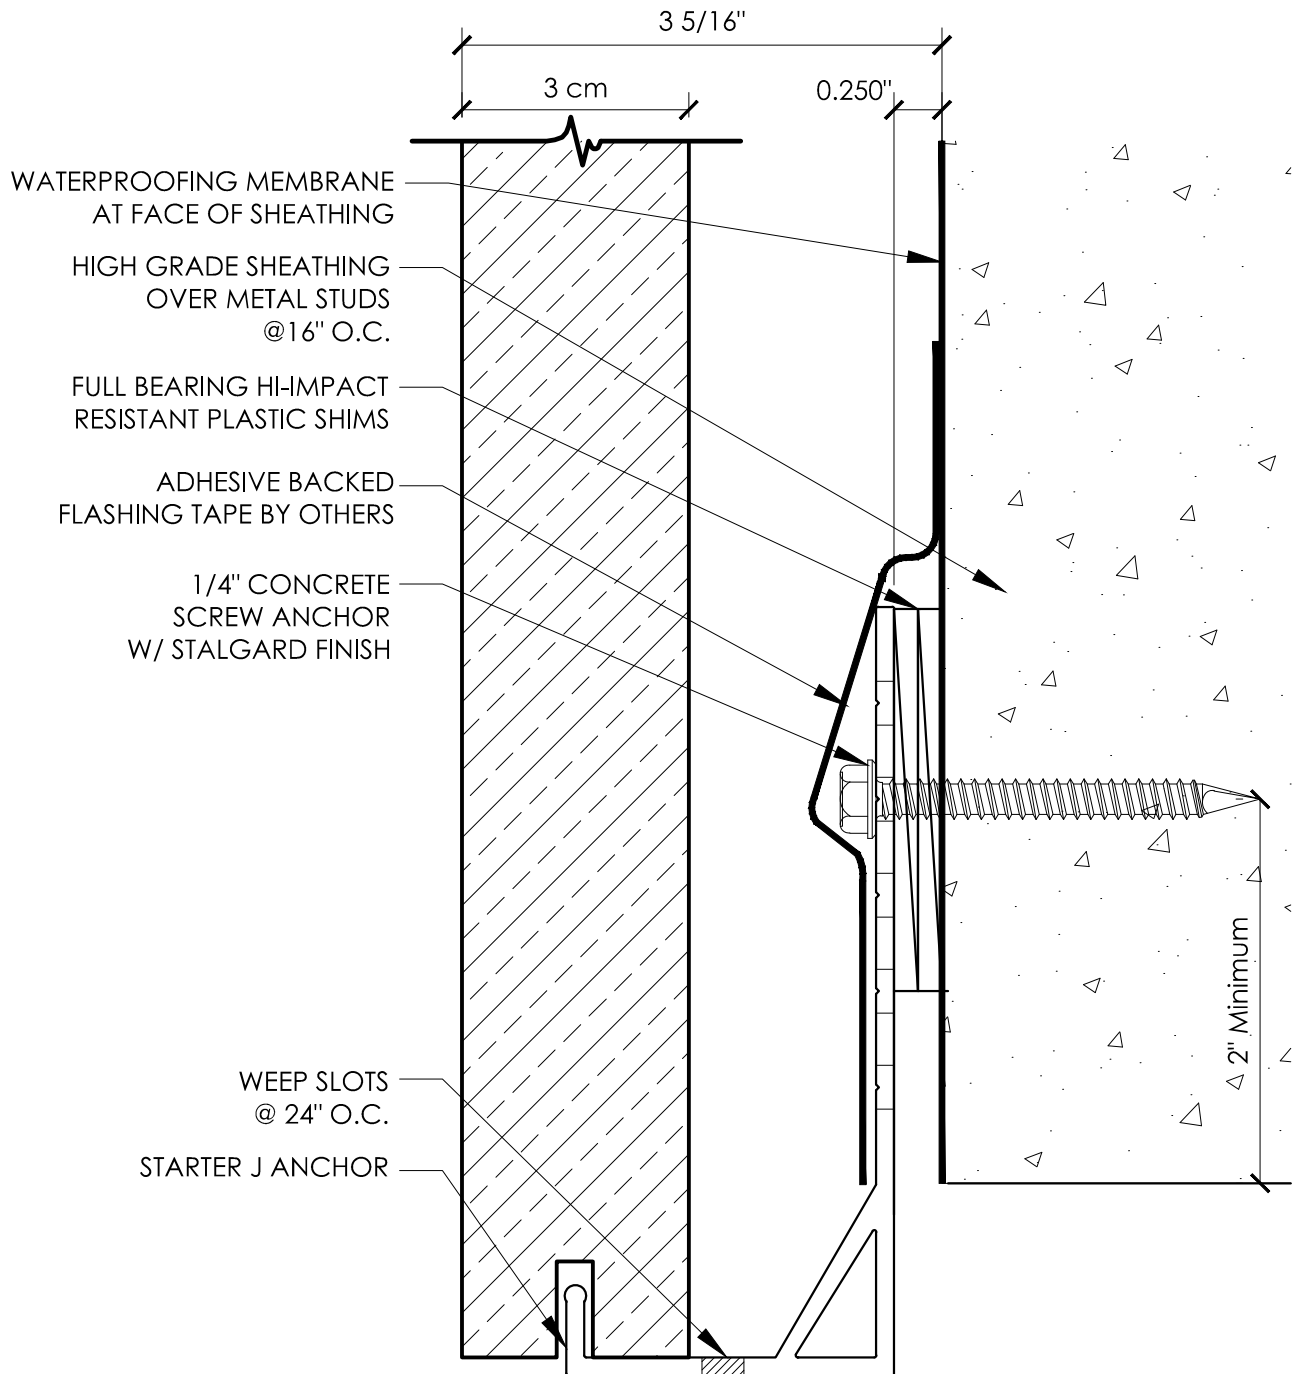

# Starter J Anchor

4" STARTER J ANCHOR

3/8" JOINT - CMU SUBSTRATE SCALE: 1:1

Precision Wall Systems, Inc.  
 1821 Levee Street  
 Dallas, TX 75207  
 Phone 214.774.4502  
 Fax 214.432.5963  
[www.gridworxwalls.com](http://www.gridworxwalls.com)