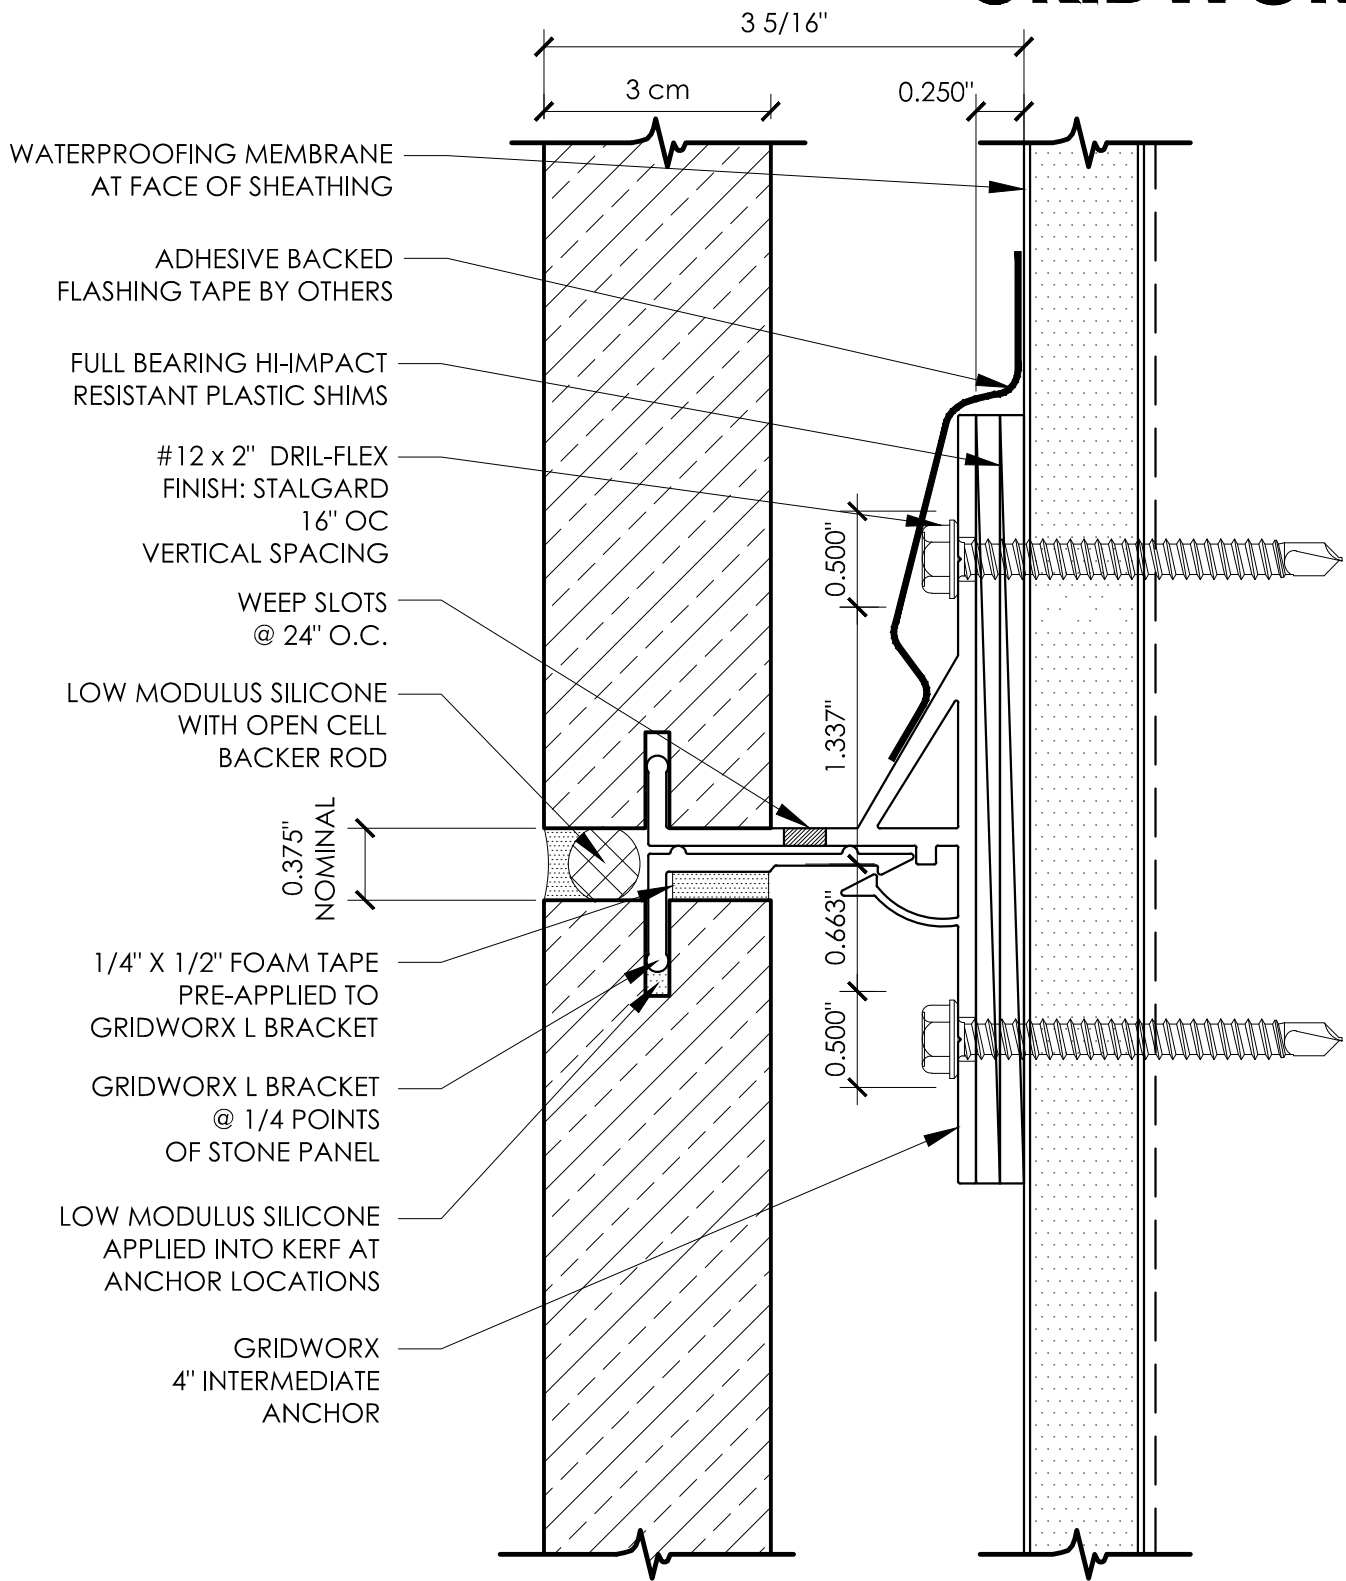

Intermediate T Anchor

4" INTERMEDIATE ANCHOR

3/8" JOINT - STEEL FRAMING

SCALE: 1:1

Precision Wall Systems, Inc.
 1821 Levee Street
 Dallas, TX 75207
 Phone 214.774.4502
 Fax 214.432.5963
www.gridworxwalls.com