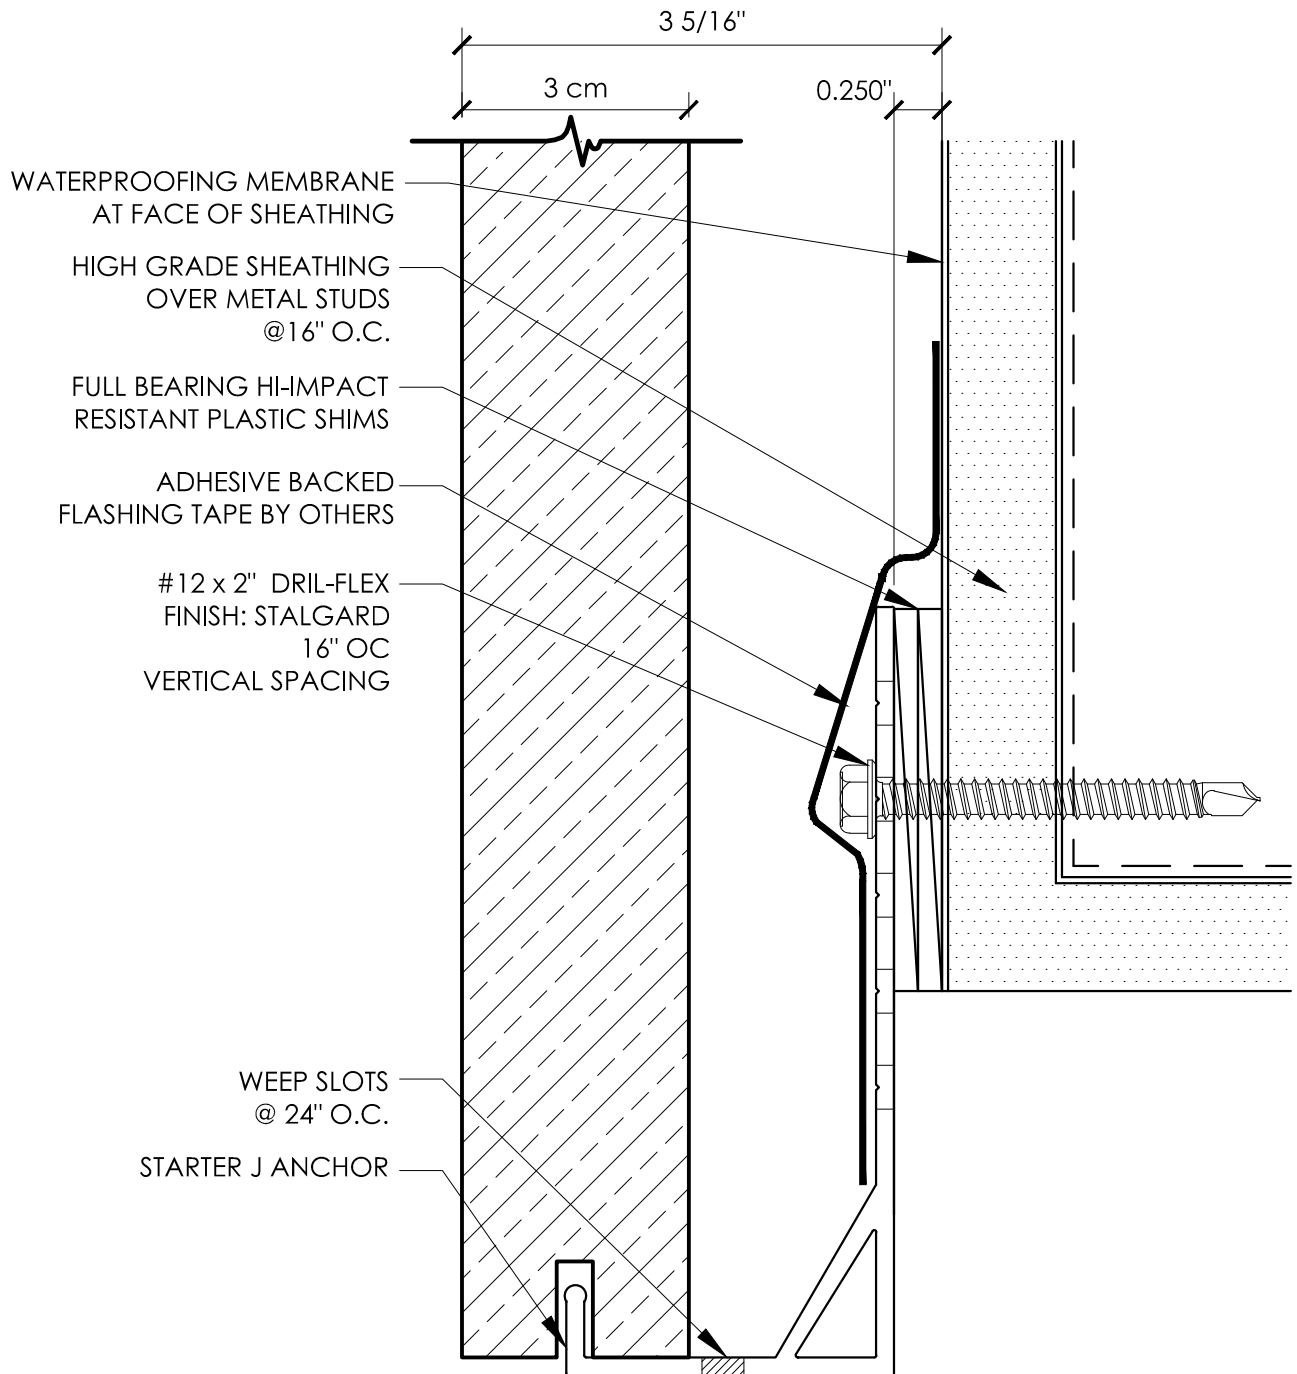

Starter J Anchor

4" STARTER J ANCHOR

3/8" JOINT - STEEL FRAMING

SCALE: 1:1

Precision Wall Systems, Inc.
 1821 Levee Street
 Dallas, TX 75207
 Phone 214.774.4502
 Fax 214.432.5963
www.gridworxwalls.com