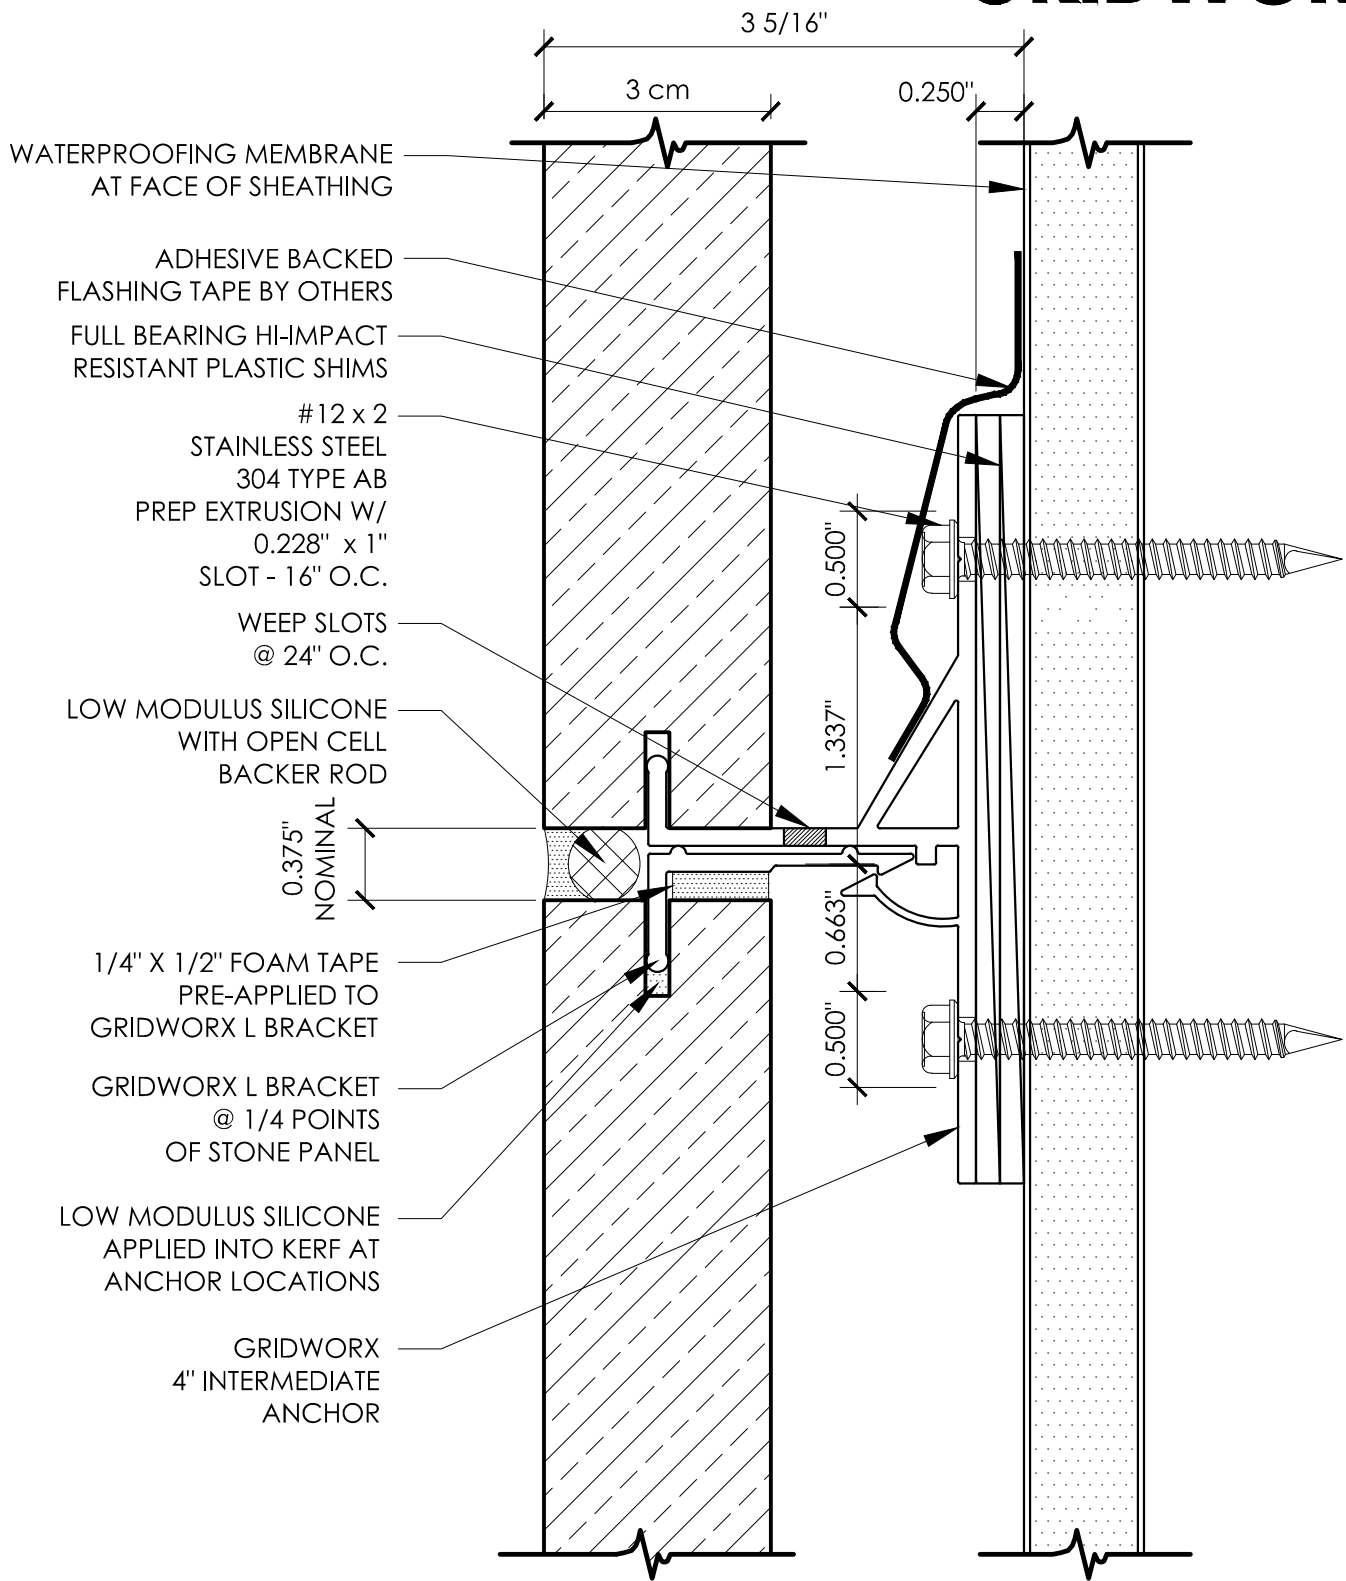

Intermediate T Anchor

4" INTERMEDIATE ANCHOR
3/8" JOINT - WOOD FRAMING

SCALE: 1:1

Precision Wall Systems, Inc.
1821 Levee Street
Dallas, TX 75207
Phone 214.774.4502
Fax 214.432.5963
www.gridworxwalls.com