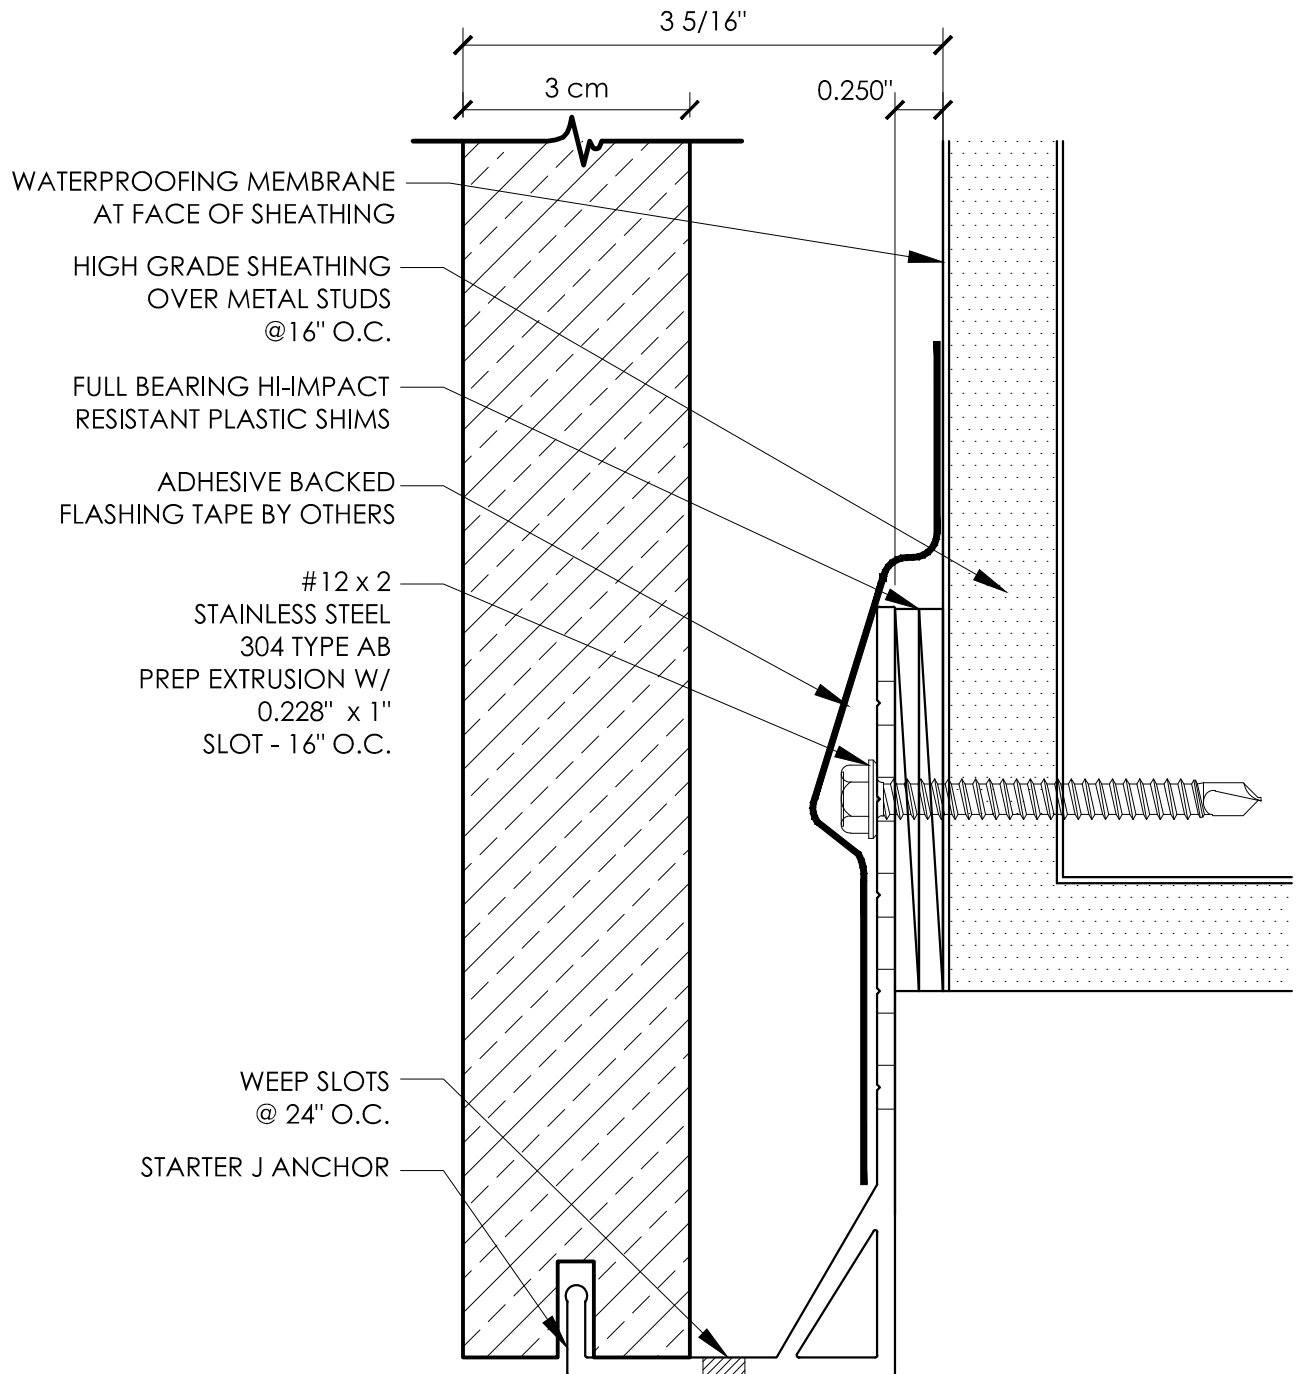

Starter J Anchor

4" STARTER J ANCHOR

3/8" JOINT - WOOD FRAMING

SCALE: 1:1

Precision Wall Systems, Inc.
 1821 Levee Street
 Dallas, TX 75207
 Phone 214.774.4502
 Fax 214.432.5963
www.gridworxwalls.com