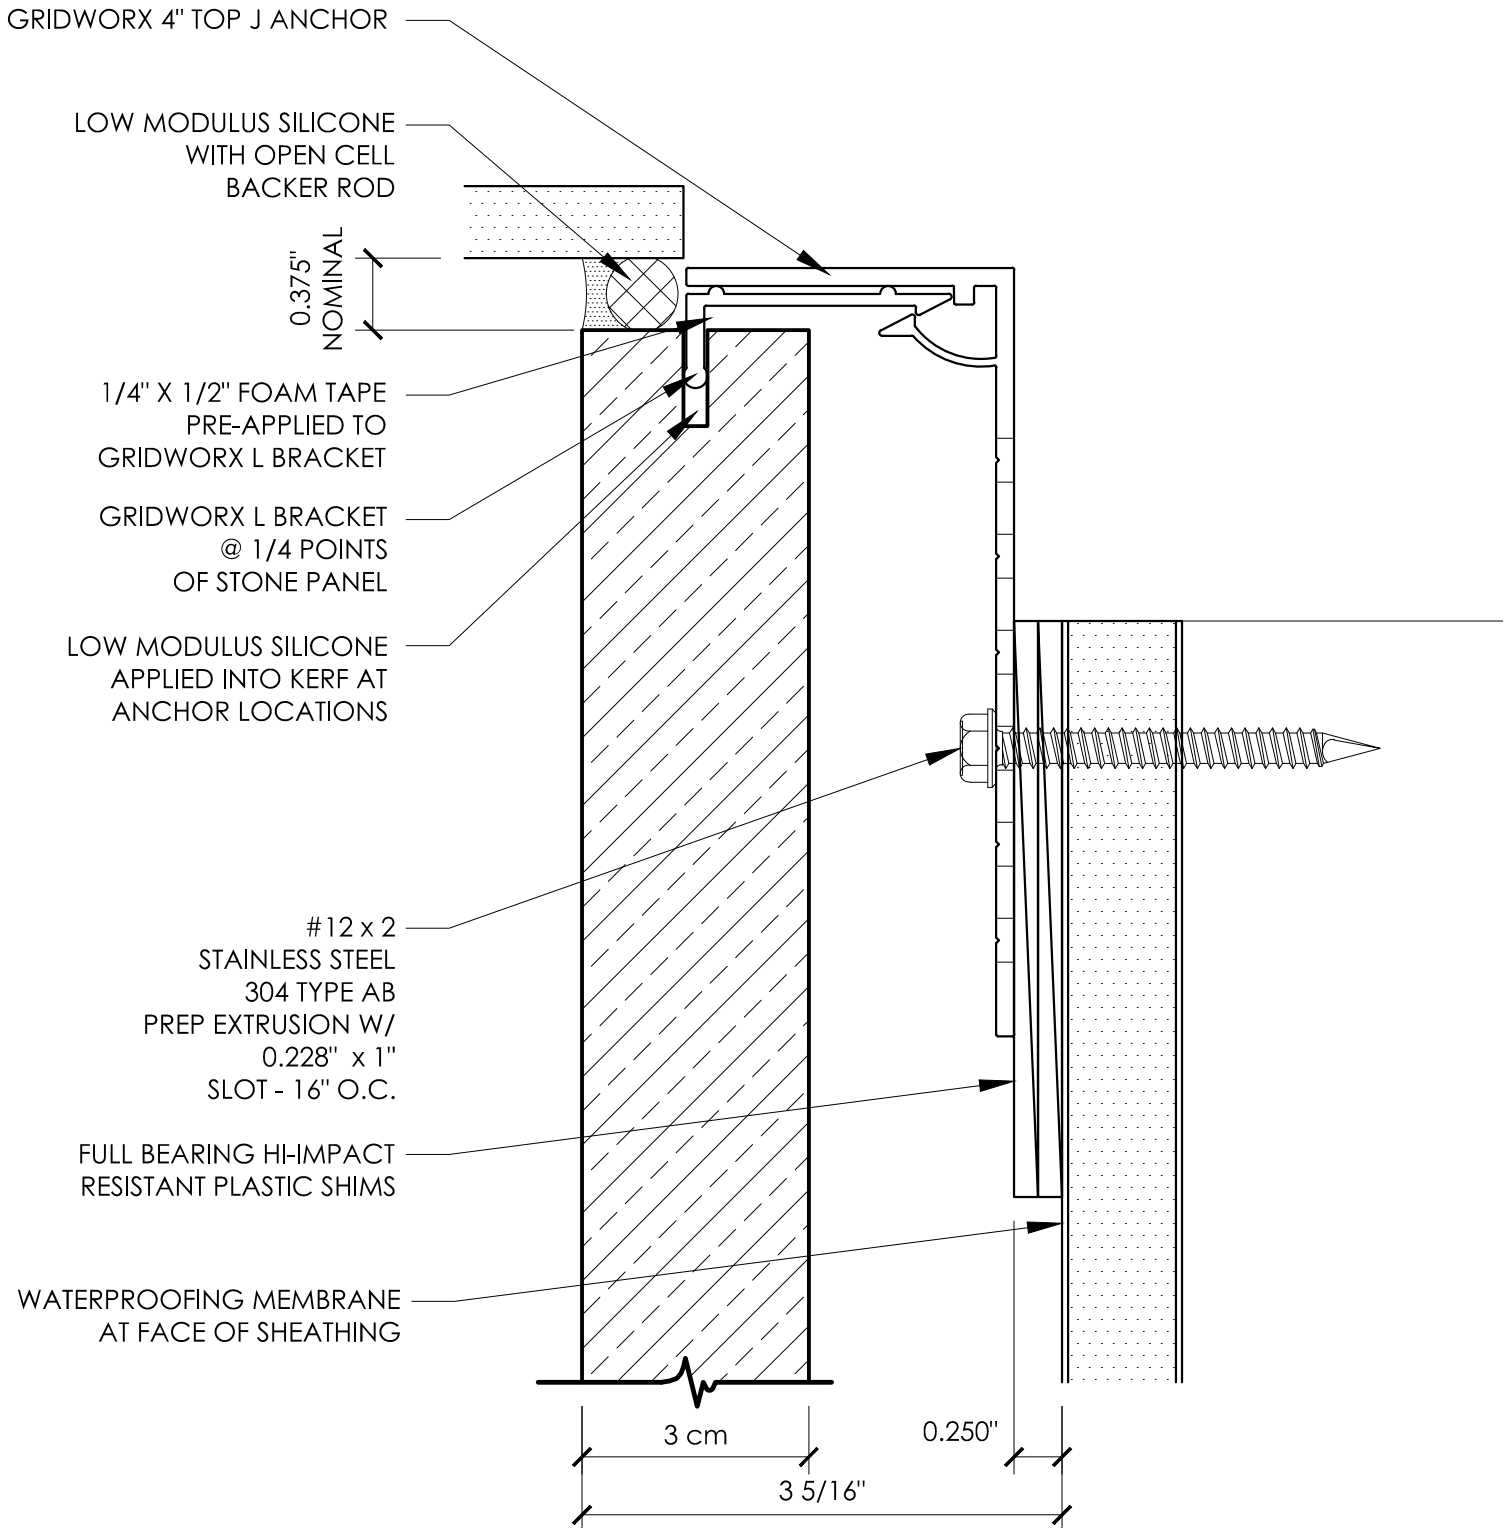

Top J Anchor

4" TOP J ANCHOR

3/8" JOINT - WOOD FRAMING

SCALE: 1:1

Precision Wall Systems, Inc.
 1821 Levee Street
 Dallas, TX 75207
 Phone 214.774.4502
 Fax 214.432.5963
www.gridworxwalls.com