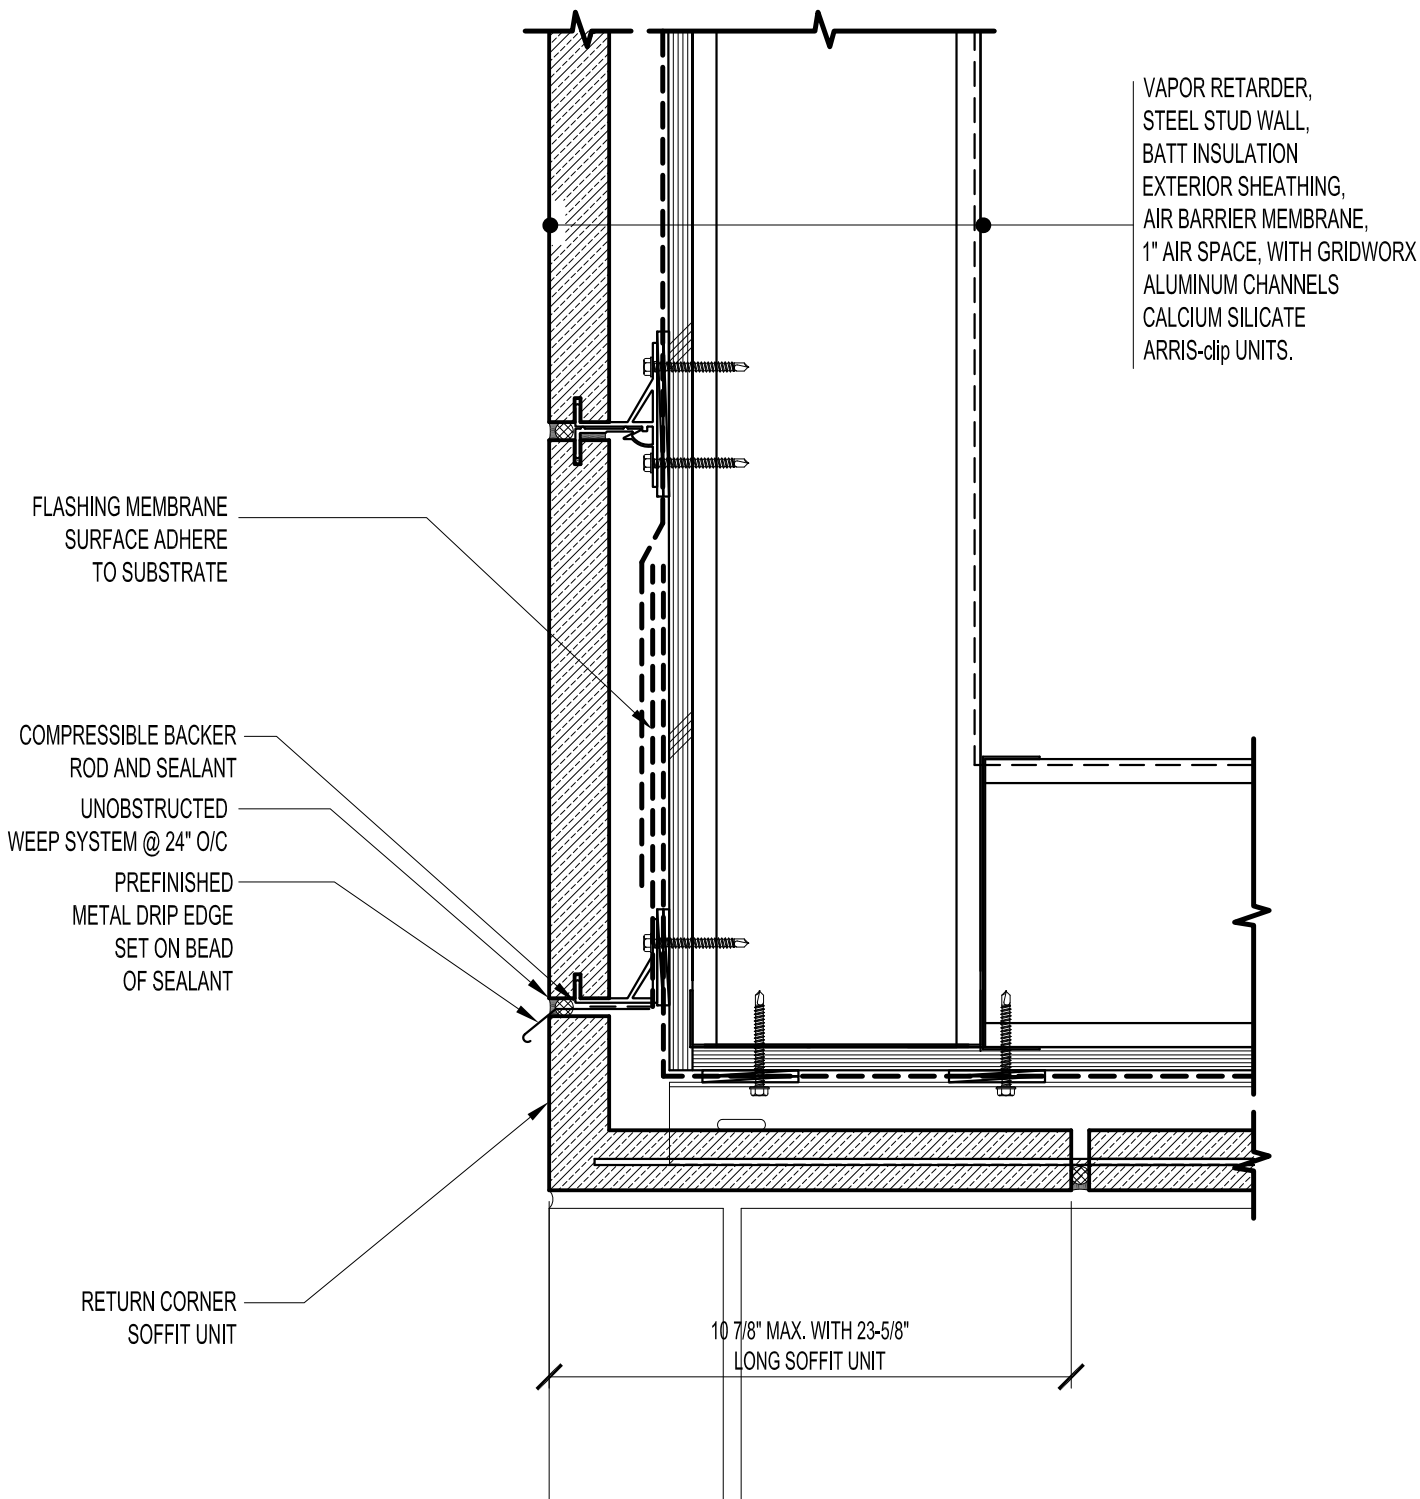

GRIDWORX™

CUSTOM SOFFIT DETAIL

3/8" JOINT - STEEL FRAMING

SCALE: 1:4

Gridworx™
Mechanical Stone
Hanging System

Precision Wall Systems, Inc.
1821 Levee Street
Dallas, TX 75207
Phone 214.774.4502
Fax 214.432.5963
www.gridworxwalls.com